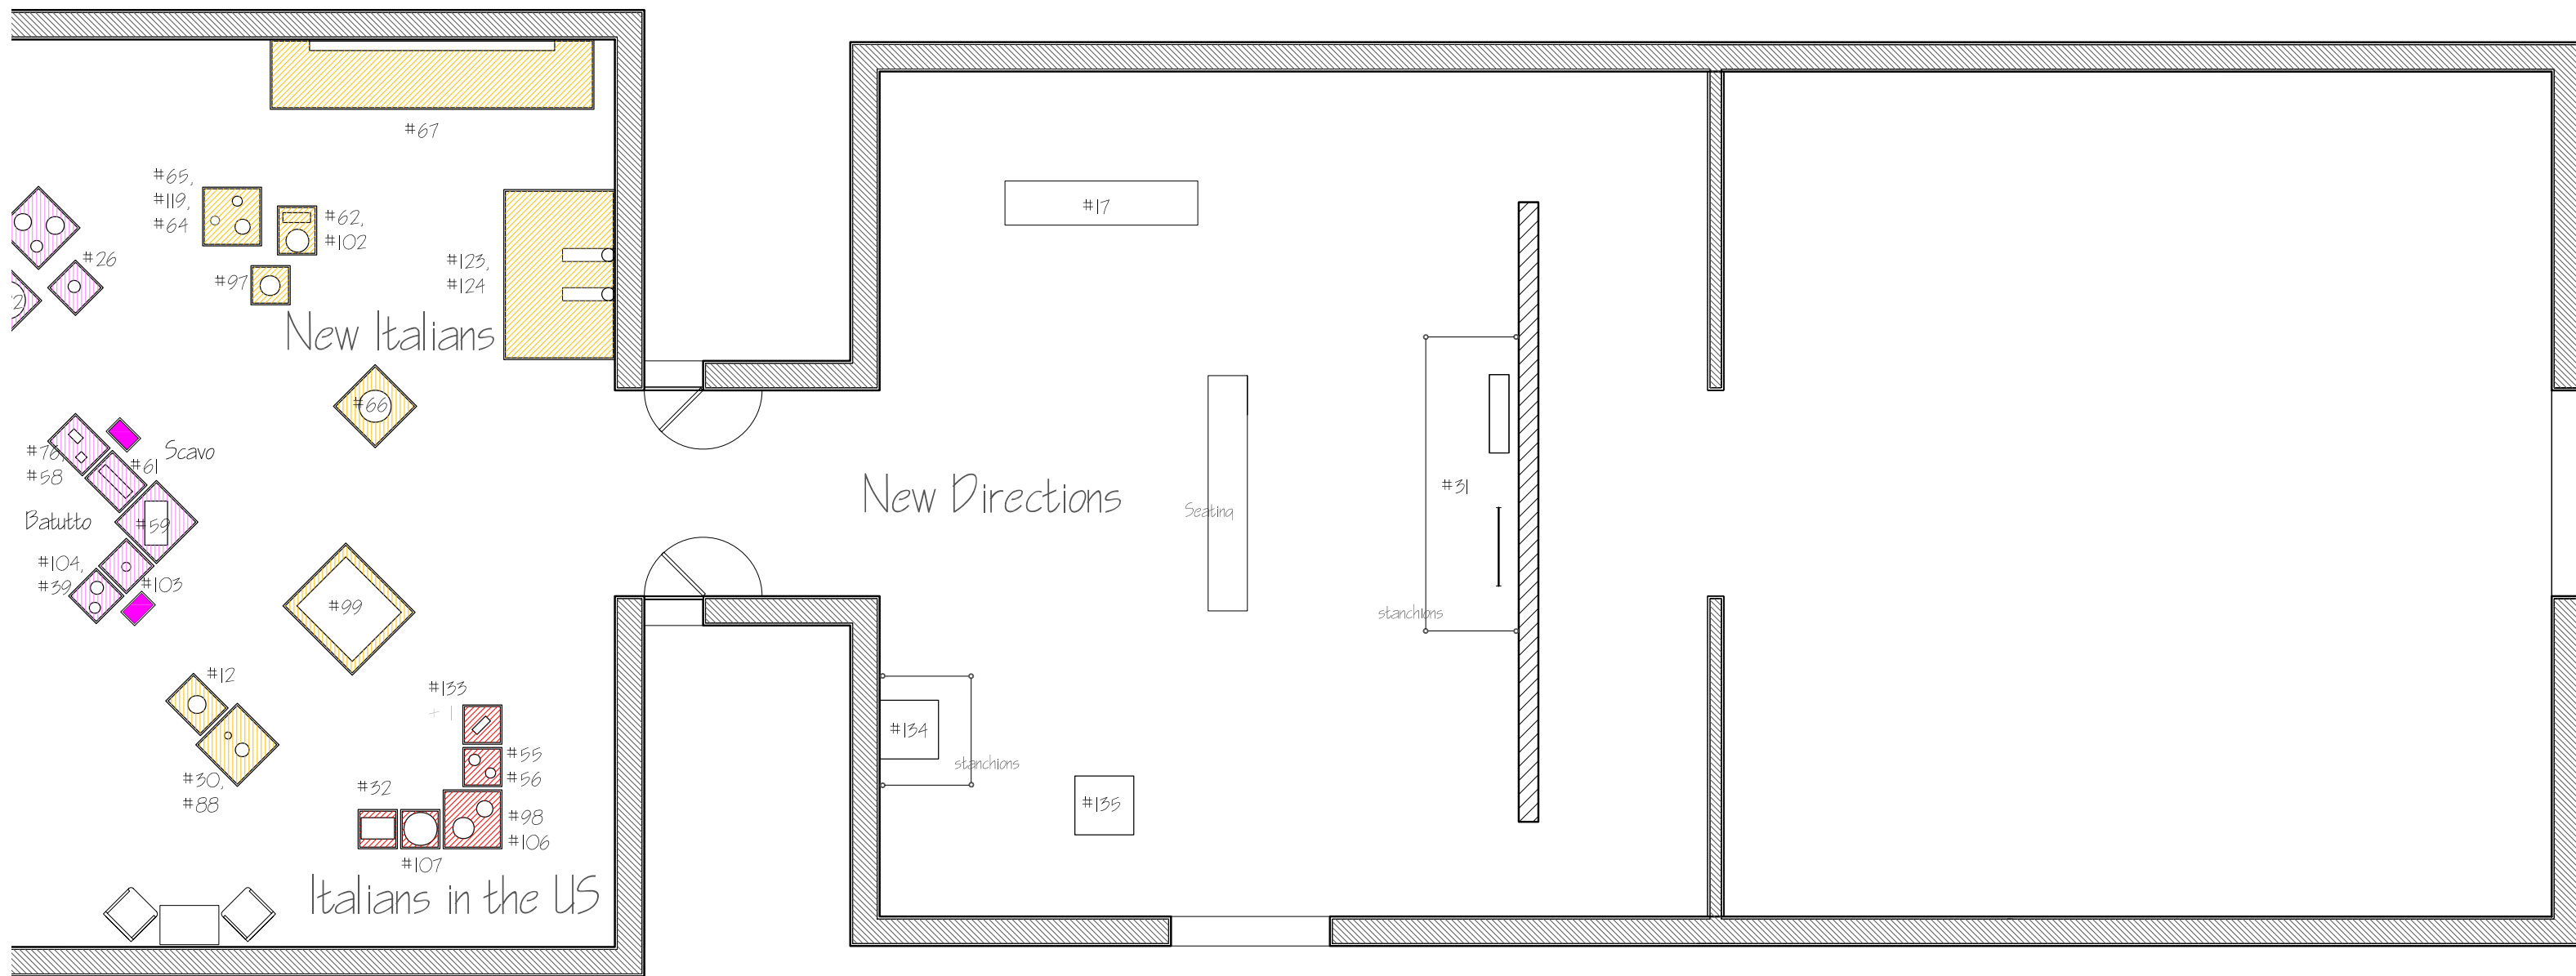

New Directions

Revisions

3.26.07

3.13.07

1/8" Scale

Groundplan
Gallery C

Drawing #

Viva Vetro! Glass alive!
Design: Anne Mundell