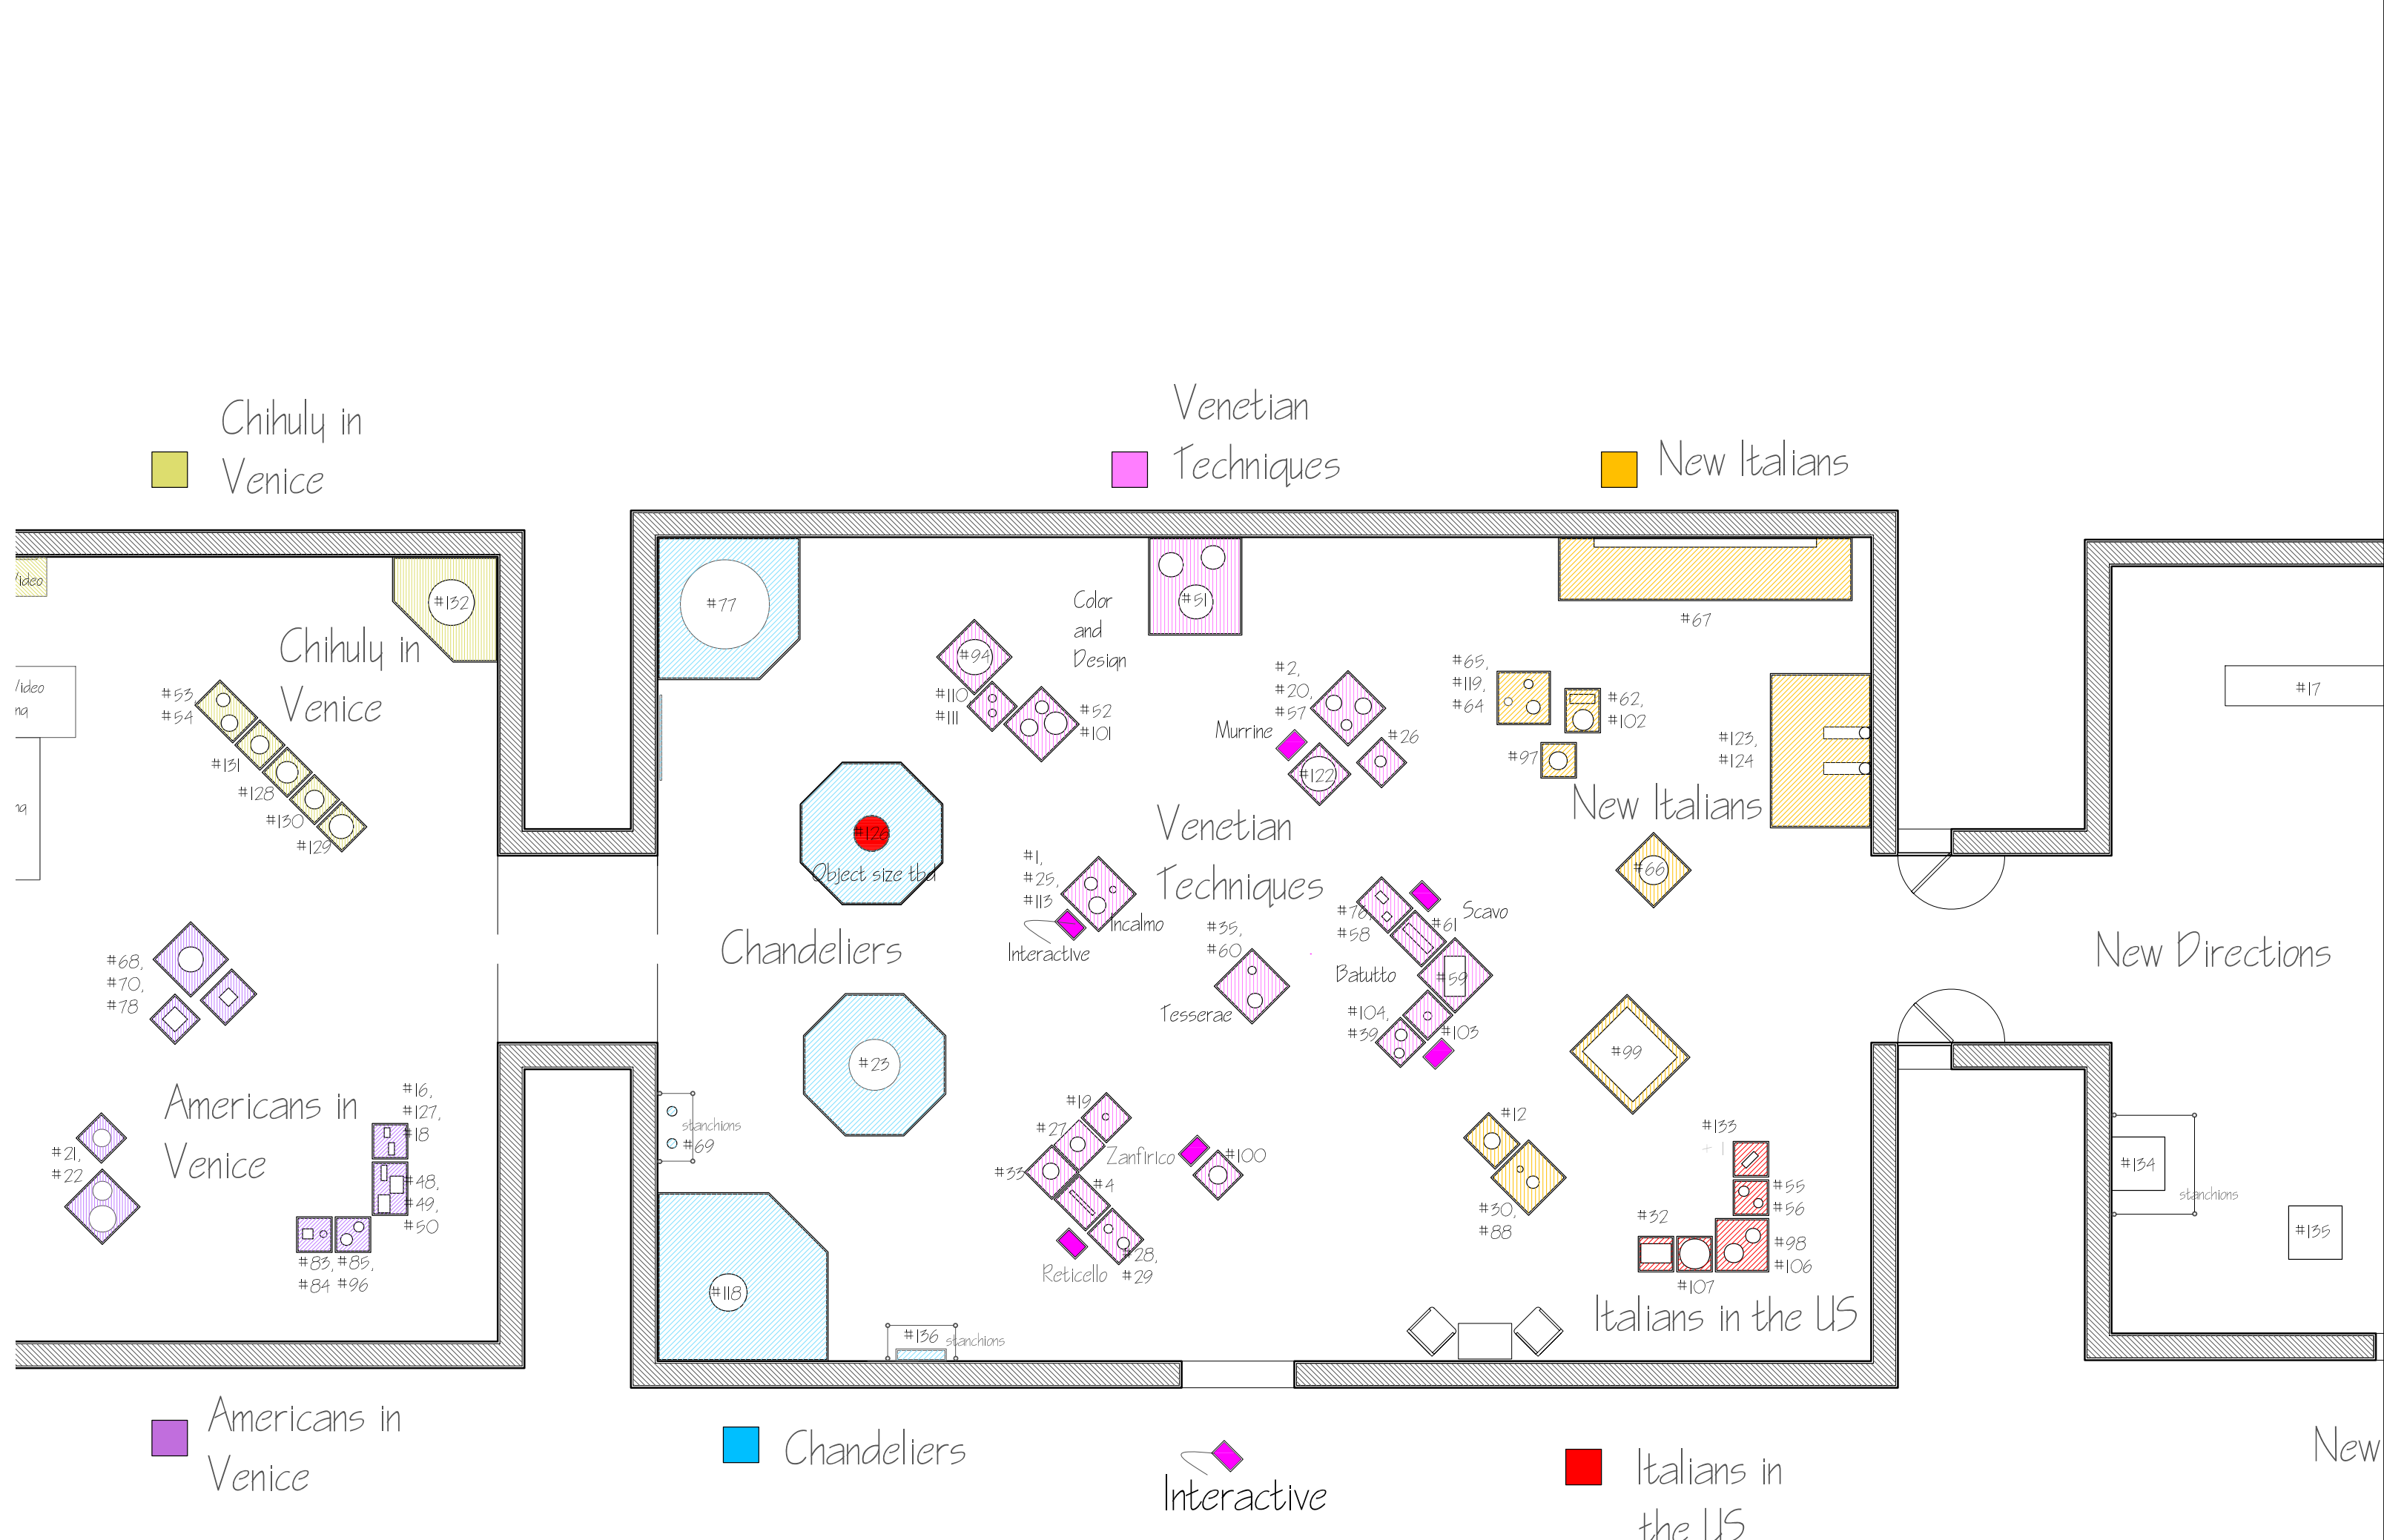

Viva Vetro! Glass alive!  
 Design: Anne Mundell

Revisions  
 3.26.07

3.13.07

1/8" Scale

Groundplan  
 Gallery A

Drawing #  
 ○

Viva Vetro! Glass alive! Design: Anne Mundell
Revisions 3.26.07
3.13.07
1/8" Scale
Groundplan Gallery B
Drawing #

1/8" Scale

Groundplan  
Gallery C

Drawing #

Viva Vetro! Glass alive!  
Design: Anne Mundell