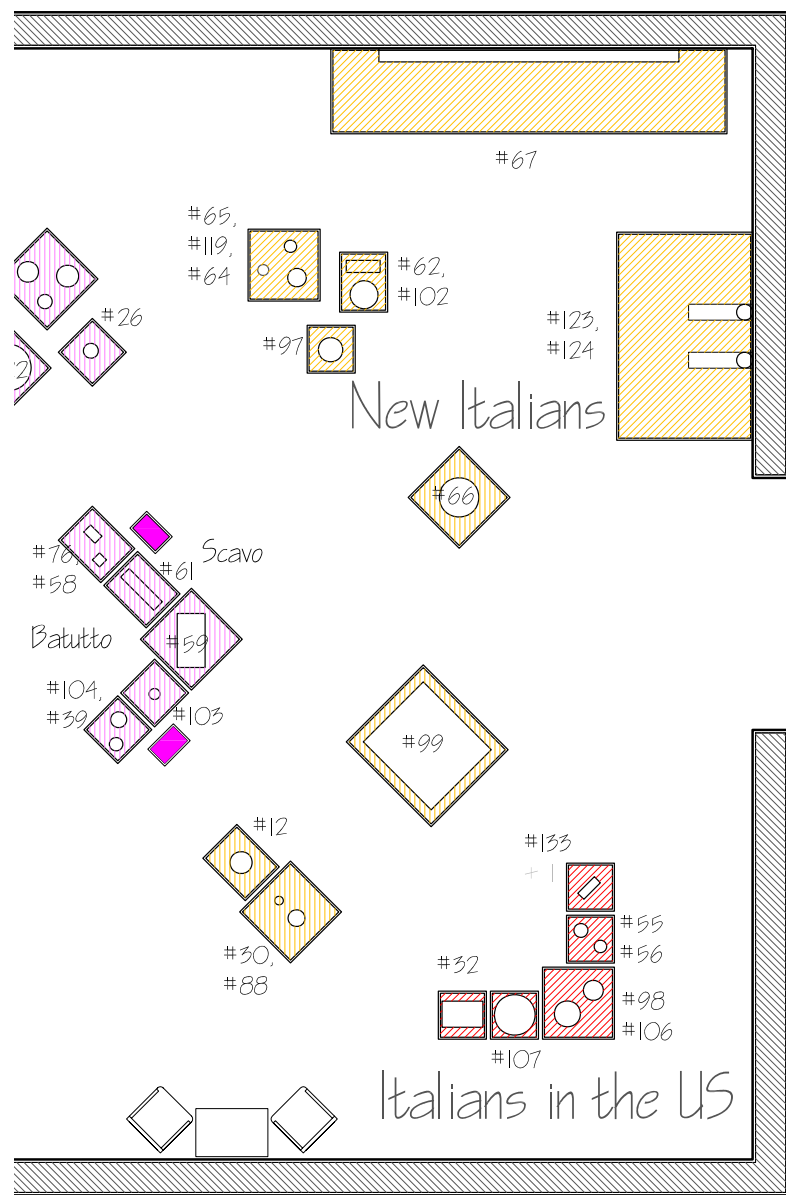

Viva Vetro! Glass alive!  
 Design: Anne Mundell

Revisions  
 3.26.07

3.13.07

1/8" Scale

Groundplan  
 Gallery A

Drawing #  
 ○

Viva Vetro! Glass alive! Design: Anne Mundell
Revisions 3.26.07
3.13.07
1/8" Scale
Groundplan Gallery B
Drawing #

5

■ New Italians

Italians in the US

■ Italians in the US

New Directions

Revisions

3.26.07

3.13.07

1/8" Scale

Groundplan  
Gallery C

Drawing #

Viva Vetro! Glass alive!  
Design: Anne Mundell