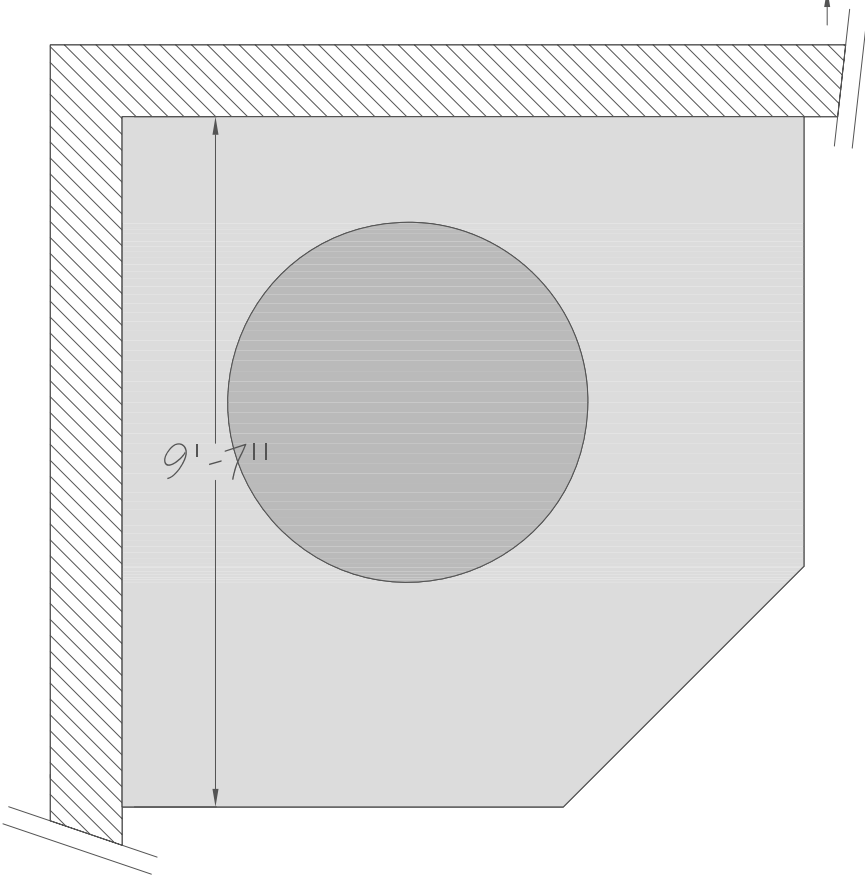

○ Elevation View

○ Plan View

Drawing # ○	Santini Chandeliers	3/8" Scale	3.13.07	Revisions	Viva Vetro! Glass alive! Design: Anne Mundell
				3.15	