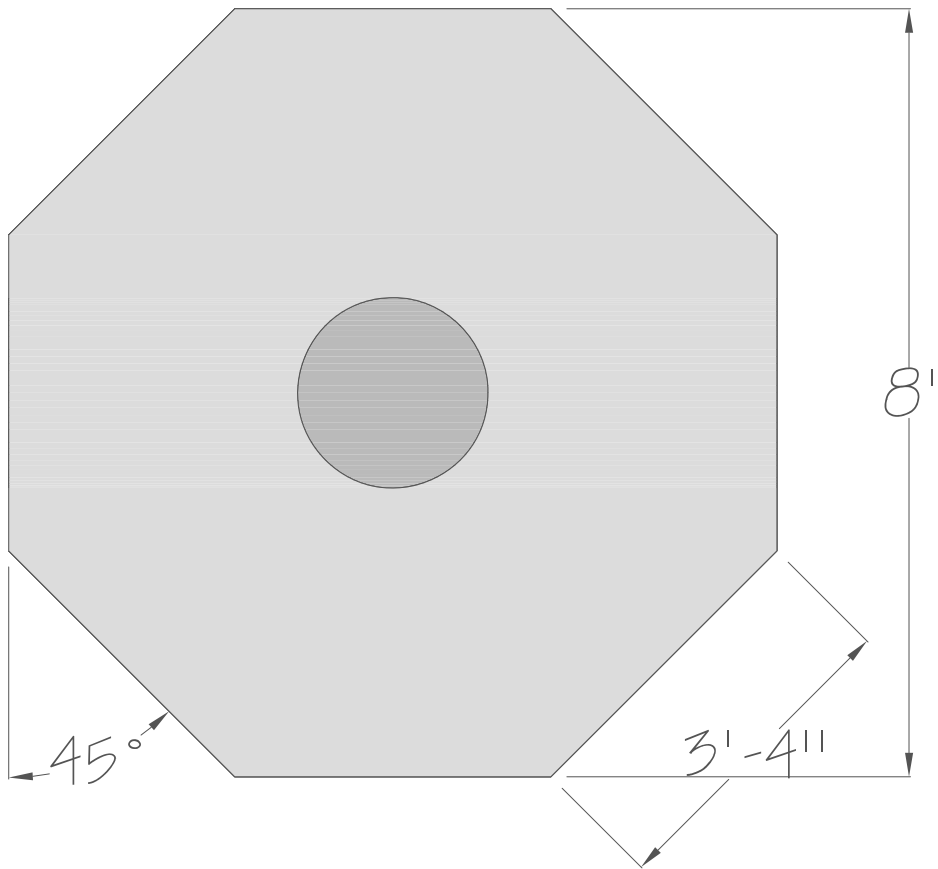

Elevation View

Plan View

Drawing # ○	Ruffner Chandeliers	$\frac{1}{2}$ " Scale	3.13.07	Revisions	Viva Vetro! Glass alive! Design: Anne Mundell
				3.15	