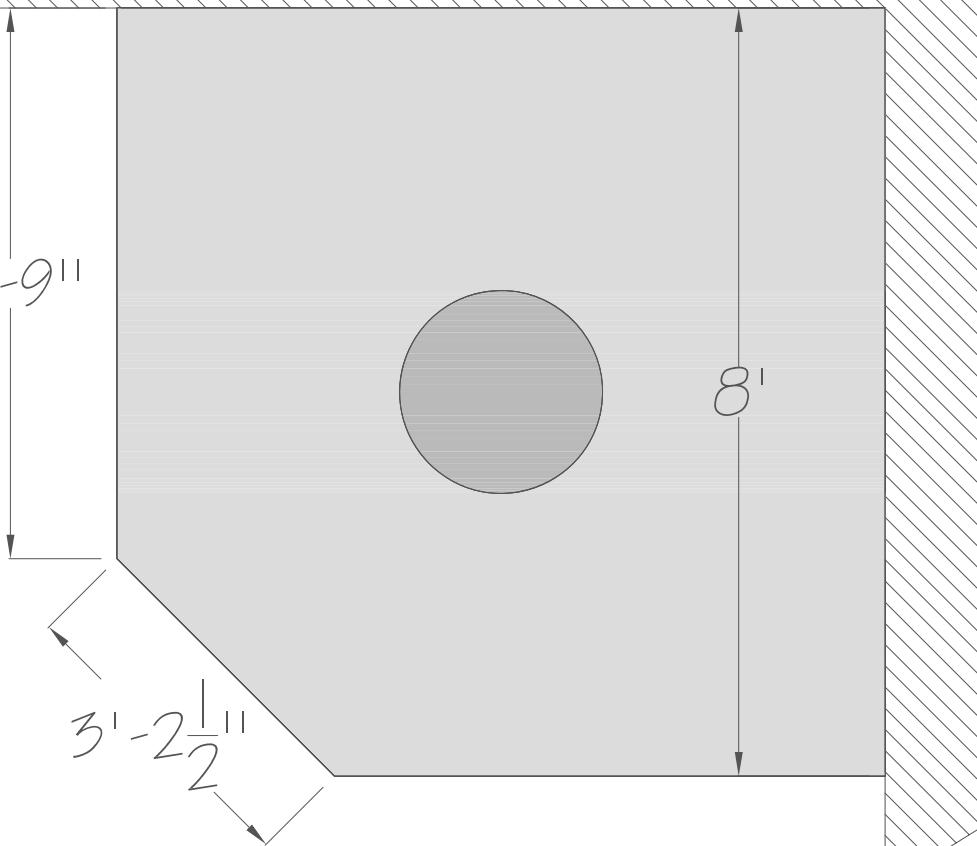

6''

Elevation View

Plan View

5'-9''

8''

3'-2 1/2''

Drawing #

Rosin