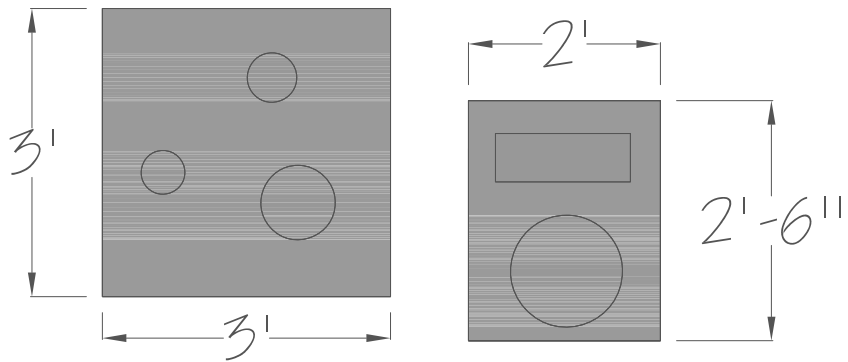

○ Elevation View

○ Plan View

Drawing # ○	New Italians	$\frac{1}{2}$ " Scale	3.13.07	Revisions	Viva Vetro! Glass alive! Design: Anne Mundell
				3.15	