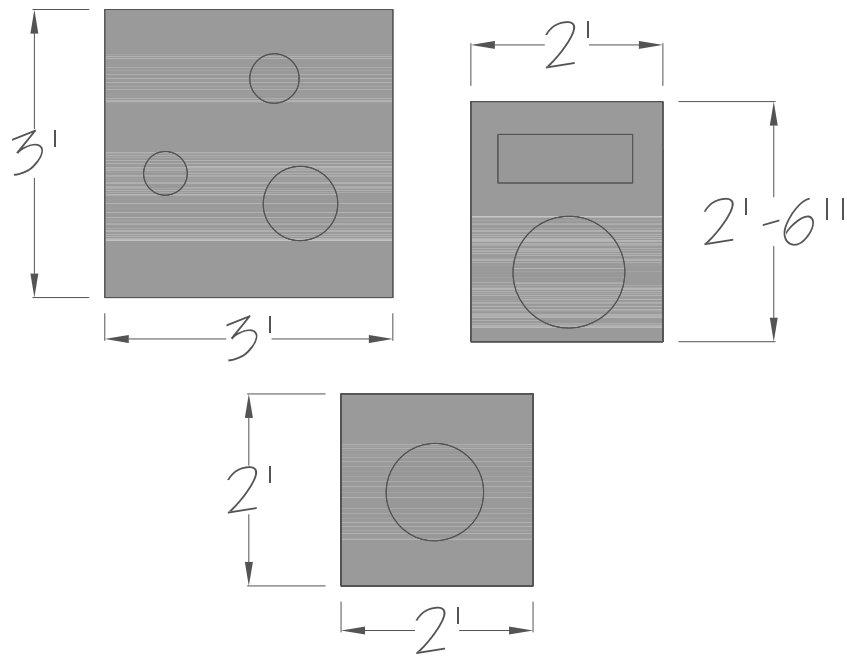

○ Elevation View

○ Plan View

Drawing # ○	Italians in America Two	$\frac{1}{2}$ " Scale	3.13.07	Revisions	Viva Vetro! Glass alive! Design: Anne Mundell
				3.15	