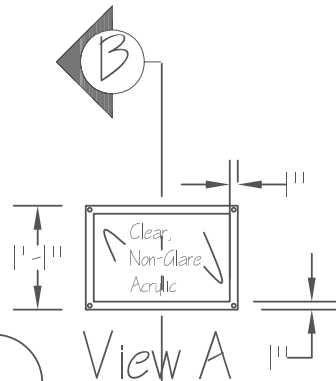

<http://www.pro-dec.com/decorative-screw-caps-screw-covers/8-8-electroplated-snap-caps/Satin-Chrome-Snap-Caps-8-8-5CHR>

○ Screw Covers

○ Section B

○ Elevation

○ Side View

MDF Construction  
 Plexiglass Surface is removable  
 with screws.

○ Top View

Drawing # ○	Interactives	1/2" Scale	4.2.07	Revisions	Viva Vetro! Glass alive! Design: Anne Mundell