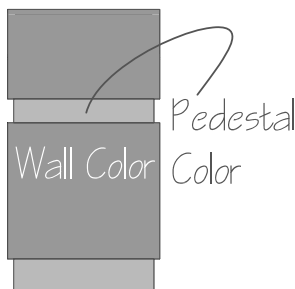

<http://www.pro-dec.com/decorative-screw-caps-screw-covers/8-8-electroplated-snap-caps/Satin-Chrome-Snap-Caps-8-8-5CHR>

○ Screw Covers

○ Section B

○ Elevation

○ Side View

MDF Construction  
 Plexiglass Surface is removable  
 with screws.

○ Top View

Drawing # ○	Interactives	1/2" Scale	4.2.07	Revisions	Viva Vetro! Glass alive! Design: Anne Mundell