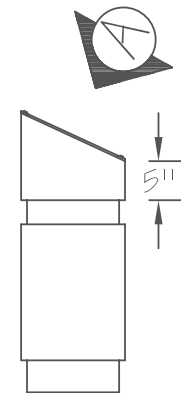

<http://www.pro-dec.com/decorative-screw-caps-screw-covers/8-8-electroplated-snap-caps/Satin-Chrome-Snap-Caps-8-8-5CHR>

○ Screw Covers

○ Section B

○ Elevation

○ Side View

MDF Construction  
 Plexiglass Surface is removable  
 with screws.

○ Top View

Drawing # ○	Interactives	1/2" Scale	4.2.07	Revisions	Viva Vetro! Glass alive! Design: Anne Mundell