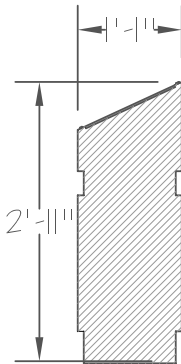

<http://www.pro-dec.com/decorative-screw-caps-screw-covers/8-8-electroplated-snap-caps/Satin-Chrome-Snap-Caps-8-8-5CHR>

○ Screw Covers

○ Section B

○ Elevation

○ Side View

MDF Construction  
 Plexiglass Surface is removable  
 with screws.

○ Top View

Drawing # ○	Interactives	1/2" Scale	4.2.07	Revisions	Viva Vetro! Glass alive! Design: Anne Mundell