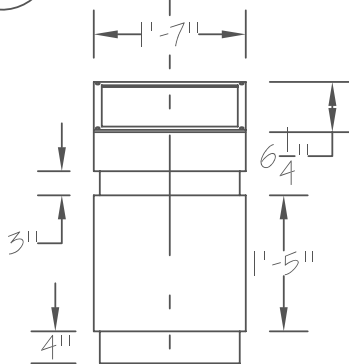

<http://www.pro-dec.com/decorative-screw-caps-screw-covers/8-8-electroplated-snap-caps/Satin-Chrome-Snap-Caps-8-8-5CHR>

○ Screw Covers

○ Section B

○ Elevation

○ Side View

MDF Construction  
 Plexiglass Surface is removable  
 with screws.

○ Top View

Drawing # ○	Interactives	1/2" Scale	4.2.07	Revisions	Viva Vetro! Glass alive! Design: Anne Mundell