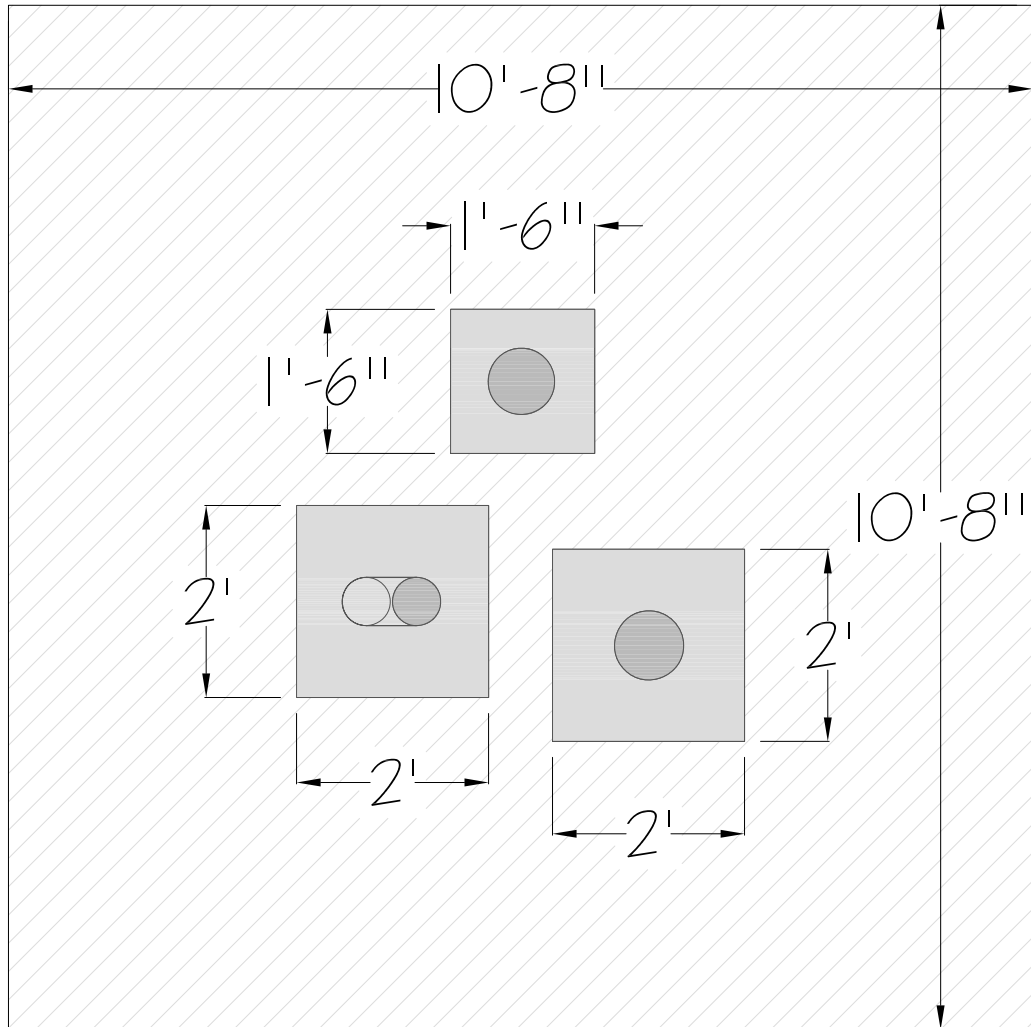

○ Elevation View

○ Plan View

Drawing #	Fucina Platform			Revisions	Viva Vetro! Glass alive!
○		1/2" Scale	3.13.07		Design: Anne Mundell