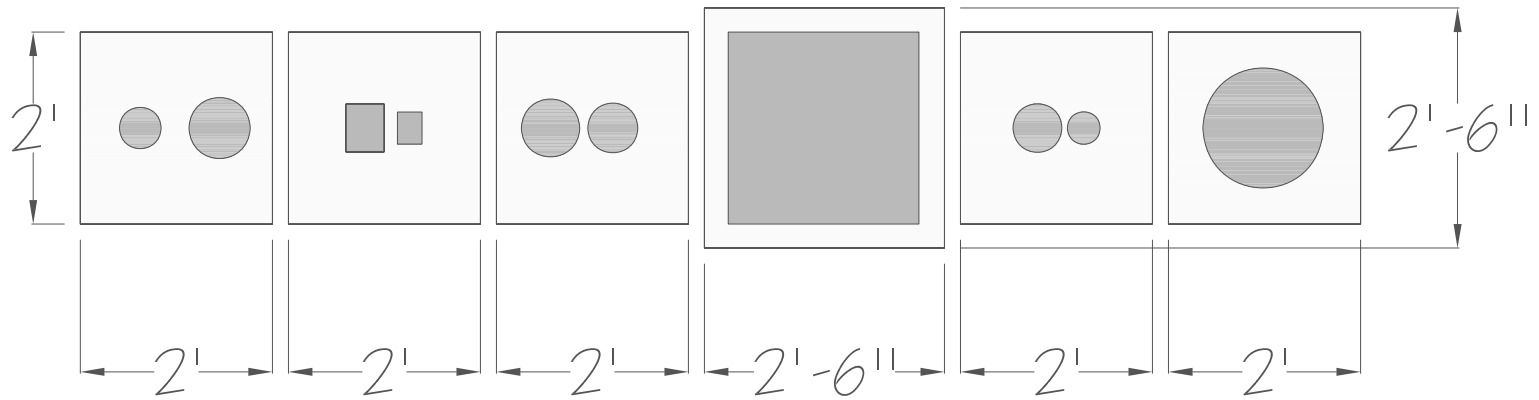

○ Elevation View

○ Plan View

Viva Vetro! Glass alive!
 Design: Anne Mundell

Revisions

3.13.07

1/2" Scale

Early American

Drawing #