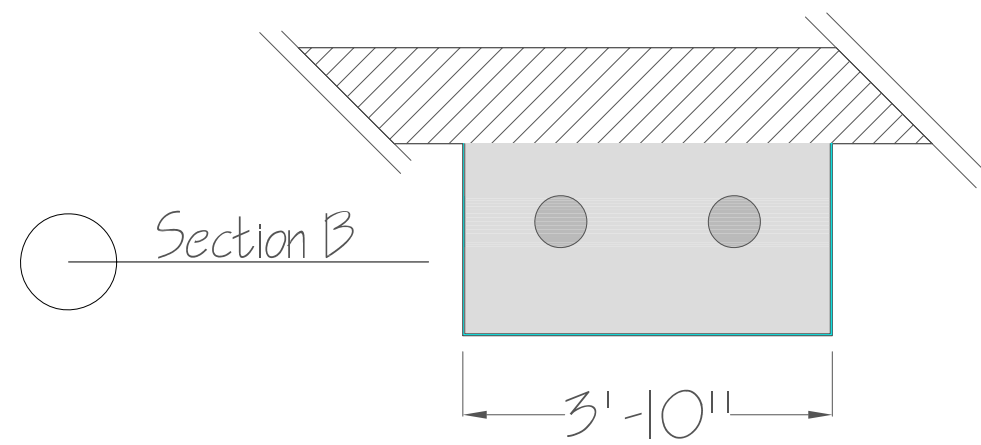

Section A

Plan View

Section B

Drawing # ○	Mongrain Chandeliers	$\frac{1}{2}$ " Scale	3.13.07	Revisions	Viva Vetro! Glass alive! Design: Anne Mundell
				3.15	