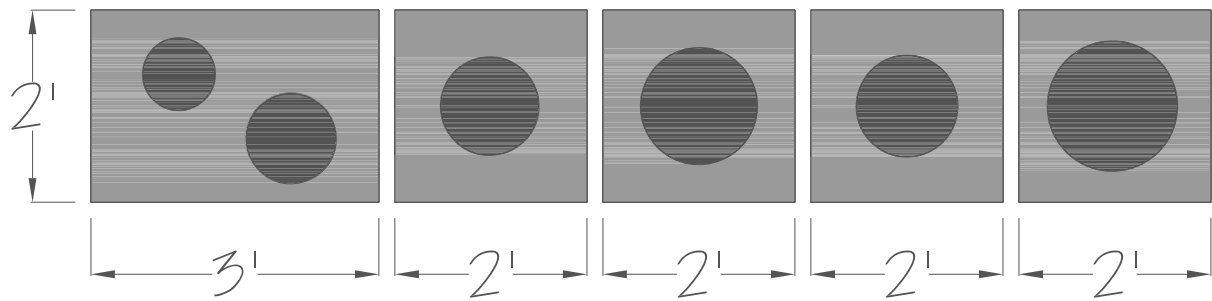

○ Elevation View

○ Plan View

Drawing # ○	Chikly	$\frac{1}{2}$ " Scale	3.13.07	Revisions	Viva Vetro! Glass alive! Design: Anne Mundell
				3.15	