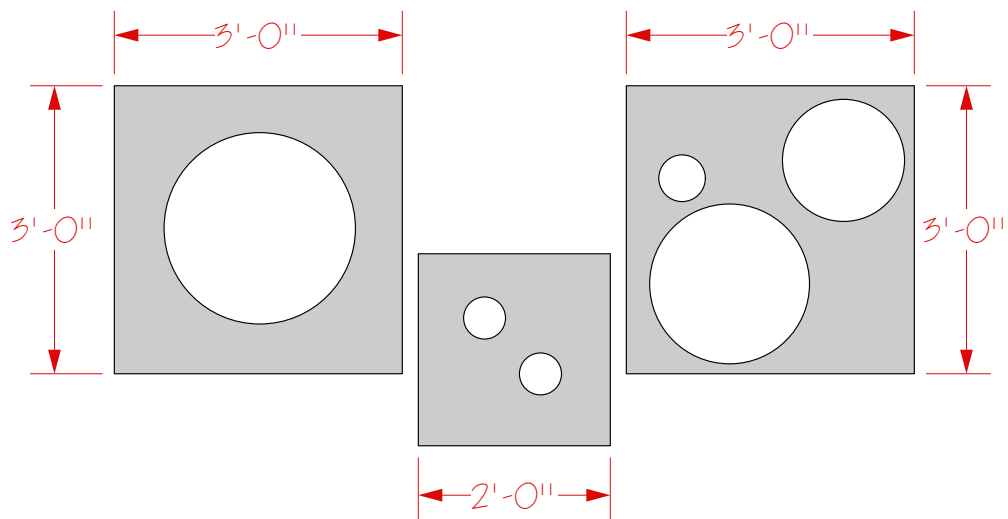

2

Elevation View

Scale: 1/2" = 1'-0"

1

Plan View

Scale: 1/2" = 1'-0"

Drawing # 	Venetian Techniques: Tesserae	1/2" Scale	3.13.07	Revisions	Viva Vetro! Glass alive! Design: Anne Mundell

2 Elevation View
 Scale: 1/2" = 1'-0"

1 Plan View
 Scale: 1/2" = 1'-0"

Drawing #

Venetian
 Techniques:
 Zanfiricol

1/2" Scale

3.13.07

Revisions

Viva Vetro! Glass alive!
 Design: Anne Mundell

2 Elevation View
Scale: 1/2" = 1'-0"

1 Plan View
Scale: 1/2" = 1'-0"

Drawing # 	Venetian Techniques: Zanfirico2	1/2" Scale	3.13.07	Revisions	Viva Vetro! Glass alive! Design: Anne Mundell

2 Elevation View
Scale: 1/2" = 1'-0"

1 Plan View
Scale: 1/2" = 1'-0"