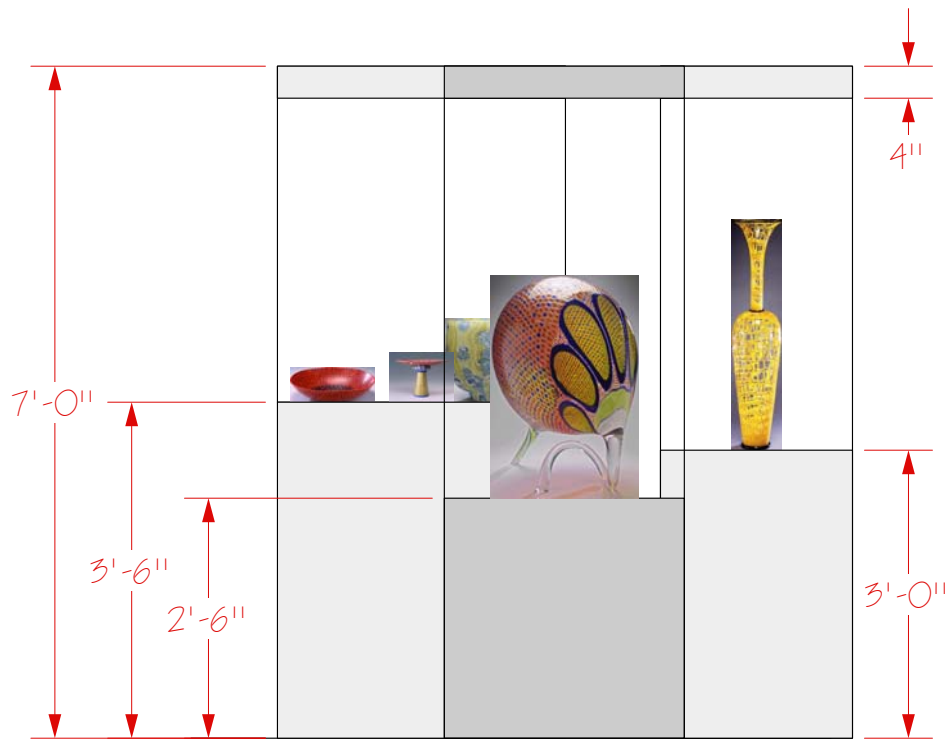

2 Elevation View
Scale: 1/2" = 1'-0"

1 Plan View
Scale: 1/2" = 1'-0"

Drawing # 	Venetian Techniques: Battuto	1/2" Scale	3.13.07	Revisions	Viva Vetro! Glass alive! Design: Anne Mundell
--	------------------------------------	------------	---------	-----------	--

2 Elevation View
 Scale: 1/2" = 1'-0"

1 Plan View
 Scale: 1/2" = 1'-0"

Drawing # 	Venetian Techniques: Incalmo	1/2" Scale	3.13.07	Revisions	Viva Vetro! Glass alive! Design: Anne Mundell

2 Elevation View
 Scale: 1/2" = 1'-0"

1 Plan View
 Scale: 1/2" = 1'-0"

Drawing # 	Lipofsky	1/2" Scale	3.13.07	Revisions 	Viva Vetro! Glass alive! Design: Anne Mundell
--	----------	------------	---------	-------------------	--

2 Elevation View
 Scale: 1/2" = 1'-0"

1 Plan View
 Scale: 1/2" = 1'-0"

Drawing # 	Venetian Techniques; Murrine	1/2" Scale	3.13.07	Revisions	Viva Vetro! Glass alive! Design: Anne Mundell

2 Elevation View
 Scale: 1/2" = 1'-0"

1 Plan View
 Scale: 1/2" = 1'-0"