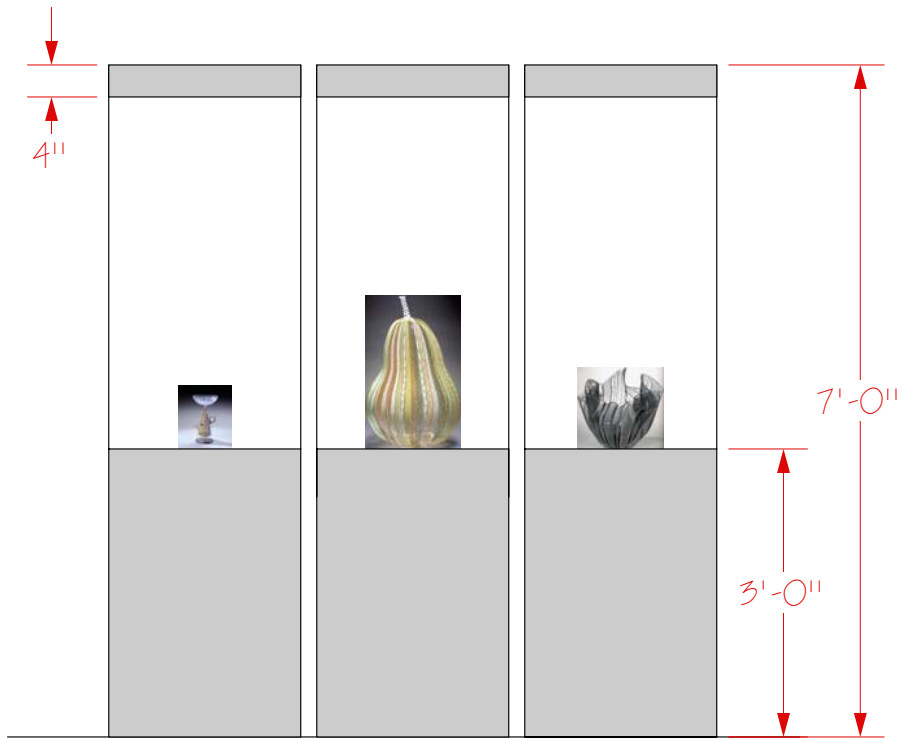

1 Plan View
 Scale: $1/2'' = 1'-0''$

Drawing # 	Venetian Techniques: Scavo	$1/2''$ Scale	3.13.07	Revisions	Viva Vetro! Glass alive! Design: Anne Mundell
--	-------------------------------	---------------	---------	-----------	--

2

Elevation View

Scale: 1/2" = 1'-0"

1

Plan View

Scale: 1/2" = 1'-0"

Drawing # 	Venetian Techniques: Tesserae	1/2" Scale	3.13.07	Revisions	Viva Vetro! Glass alive! Design: Anne Mundell

2 Elevation View
 Scale: 1/2" = 1'-0"

1 Plan View
 Scale: 1/2" = 1'-0"

Drawing #

Venetian
 Techniques:
 Zanfiricol

1/2" Scale

3.13.07

Revisions

Viva Vetro! Glass alive!
 Design: Anne Mundell

2 Elevation View
Scale: 1/2" = 1'-0"

1 Plan View
Scale: 1/2" = 1'-0"

Drawing # 	Venetian Techniques: Zanfirico2	1/2" Scale	3.13.07	Revisions	Viva Vetro! Glass alive! Design: Anne Mundell

2 Elevation View
Scale: 1/2" = 1'-0"

1 Plan View
Scale: 1/2" = 1'-0"