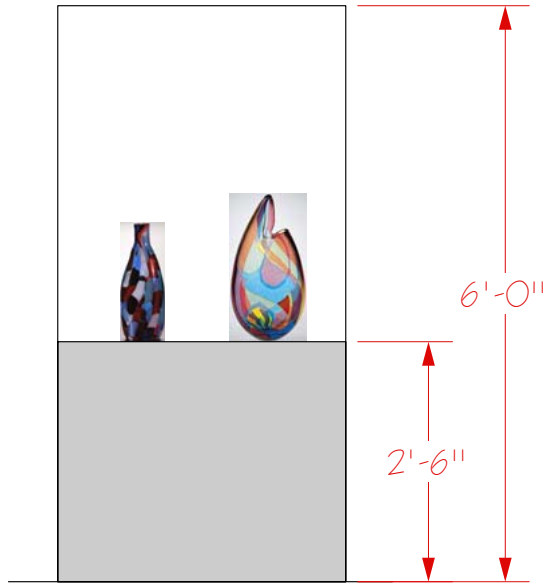

1 Plan View
 Scale: 1/2" = 1'-0"

Drawing # 	Venetian Techniques; Murrine	1/2" Scale	3.13.07	Revisions	Viva Vetro! Glass alive! Design: Anne Mundell

2 Elevation View
 Scale: 1/2" = 1'-0"

1 Plan View
 Scale: 1/2" = 1'-0"

Drawing # 	Venetian Techniques: Reticello	1/2" Scale	3.13.07	Revisions	Viva Vetro! Glass alive! Design: Anne Mundell
--	-----------------------------------	------------	---------	-----------	--

2 Elevation View
 Scale: $1/2'' = 1'-0''$

1 Plan View
 Scale: $1/2'' = 1'-0''$

Drawing # 	Venetian Techniques: Scavo	$1/2''$ Scale	3.13.07	Revisions	Viva Vetro! Glass alive! Design: Anne Mundell
--	-------------------------------	---------------	---------	-----------	--

2

Elevation View

Scale: 1/2" = 1'-0"

1

Plan View

Scale: 1/2" = 1'-0"

Drawing # 	Venetian Techniques: Tesserae	1/2" Scale	3.13.07	Revisions	Viva Vetro! Glass alive! Design: Anne Mundell

2 Elevation View
 Scale: 1/2" = 1'-0"