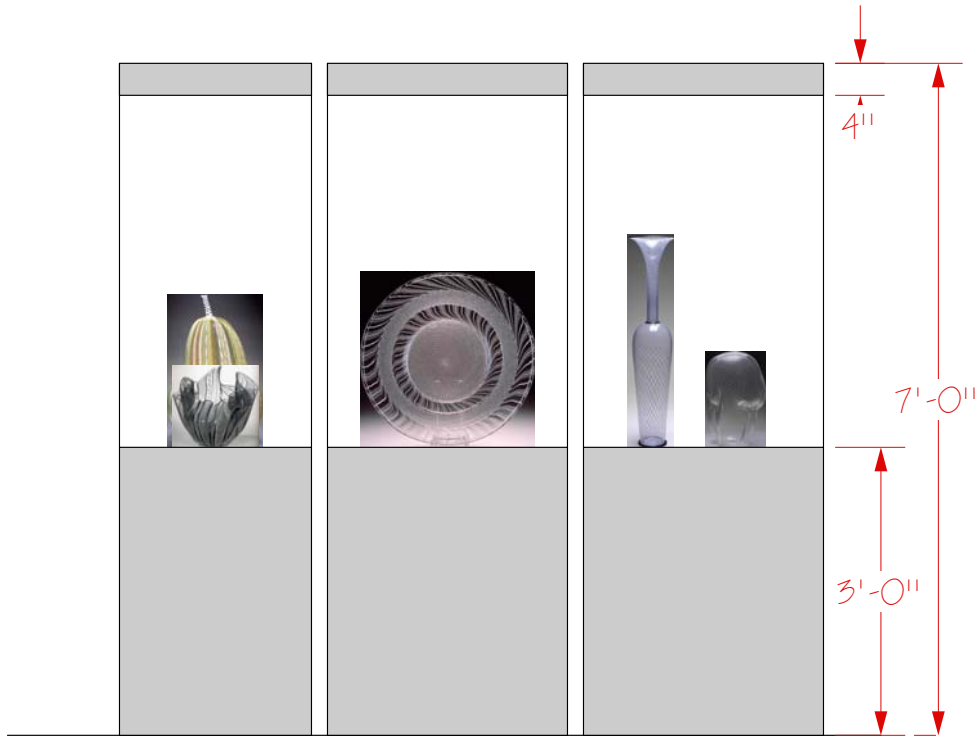

2 Elevation View
 Scale: 1/2" = 1'-0"

1 Plan View
 Scale: 1/2" = 1'-0"

Drawing # 	Venetian Techniques: Incalmo	1/2" Scale	3.13.07	Revisions	Viva Vetro! Glass alive! Design: Anne Mundell

2 Elevation View
 Scale: 1/2" = 1'-0"

1 Plan View
 Scale: 1/2" = 1'-0"

Drawing # 	Lipofsky	1/2" Scale	3.13.07	Revisions 	Viva Vetro! Glass alive! Design: Anne Mundell
--	----------	------------	---------	-------------------	--

2 Elevation View
 Scale: 1/2" = 1'-0"

1 Plan View
 Scale: 1/2" = 1'-0"

Drawing # 	Venetian Techniques; Murrine	1/2" Scale	3.13.07	Revisions	Viva Vetro! Glass alive! Design: Anne Mundell

2 Elevation View
 Scale: 1/2" = 1'-0"

1 Plan View
 Scale: 1/2" = 1'-0"

Drawing # 	Venetian Techniques: Reticello	1/2" Scale	3.13.07	Revisions	Viva Vetro! Glass alive! Design: Anne Mundell
--	-----------------------------------	------------	---------	-----------	--

2 Elevation View
 Scale: $1/2'' = 1'-0''$