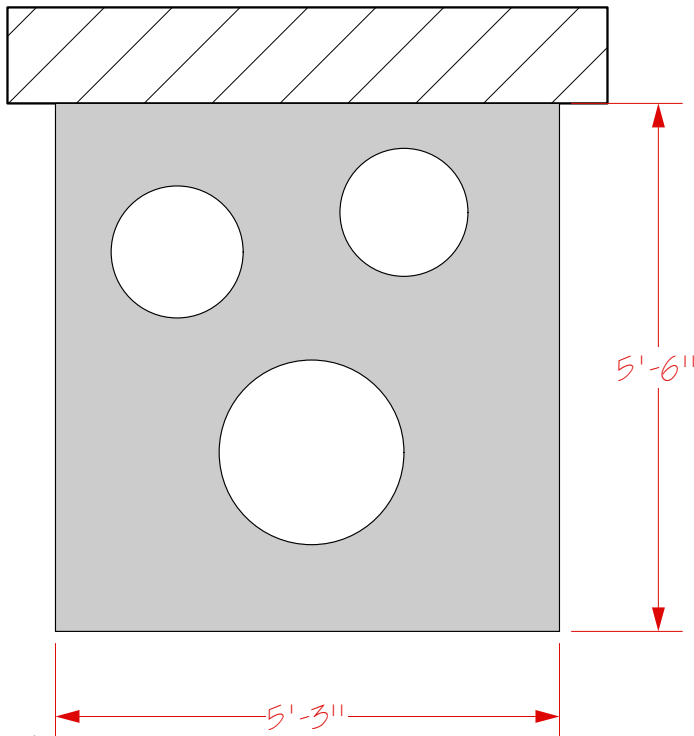

2 Elevation View
Scale: 1/2" = 1'-0"

1 Plan View
Scale: 1/2" = 1'-0"

Drawing # 	Venetian Techniques: Battuto	1/2" Scale	3.13.07	Revisions	Viva Vetro! Glass alive! Design: Anne Mundell
--	------------------------------------	------------	---------	-----------	--

2 Elevation View
 Scale: 1/2" = 1'-0"

1 Plan View
 Scale: 1/2" = 1'-0"

Drawing # 	Venetian Techniques: Incalmo	1/2" Scale	3.13.07	Revisions	Viva Vetro! Glass alive! Design: Anne Mundell

2 Elevation View
 Scale: 1/2" = 1'-0"

1 Plan View
 Scale: 1/2" = 1'-0"

Drawing # 	Lipofsky	1/2" Scale	3.13.07	Revisions 	Viva Vetro! Glass alive! Design: Anne Mundell
--	----------	------------	---------	-------------------	--

2 Elevation View
 Scale: 1/2" = 1'-0"

1 Plan View
 Scale: 1/2" = 1'-0"

Drawing # 	Venetian Techniques; Murrine	1/2" Scale	3.13.07	Revisions	Viva Vetro! Glass alive! Design: Anne Mundell

2 Elevation View
 Scale: 1/2" = 1'-0"

1 Plan View
 Scale: 1/2" = 1'-0"