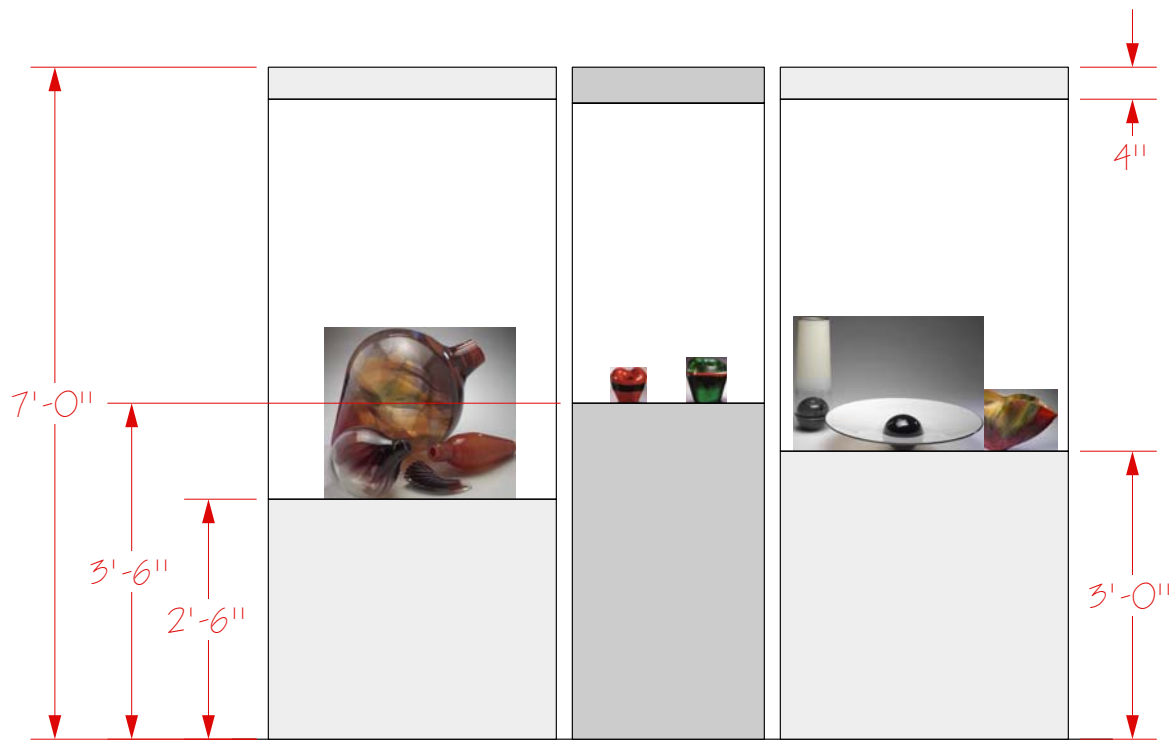

2

Elevation View

Scale: 1/2" = 1'-0"

1

Plan View

Scale: 1/2" = 1'-0"

Drawing # 	Venetian Techniques: Tesserae	1/2" Scale	3.13.07	Revisions	Viva Vetro! Glass alive! Design: Anne Mundell

2 Elevation View
 Scale: 1/2" = 1'-0"

1 Plan View
 Scale: 1/2" = 1'-0"

Drawing #

Venetian
 Techniques:
 Zanfiricol

1/2" Scale

3.13.07

Revisions

Viva Vetro! Glass alive!
 Design: Anne Mundell

2 Elevation View
Scale: 1/2" = 1'-0"

1 Plan View
Scale: 1/2" = 1'-0"

Drawing # 	Venetian Techniques: Zanfirico2	1/2" Scale	3.13.07	Revisions	Viva Vetro! Glass alive! Design: Anne Mundell

2 Elevation View
Scale: 1/2" = 1'-0"

1 Plan View
Scale: 1/2" = 1'-0"