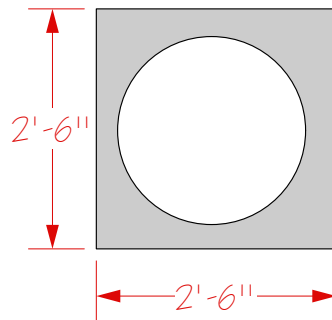

2 Elevation View
Scale: 1/2" = 1'-0"

1 Plan View
Scale: 1/2" = 1'-0"

Drawing # 	Venetian Techniques: Battuto	1/2" Scale	3.13.07	Revisions	Viva Vetro! Glass alive! Design: Anne Mundell
--	------------------------------------	------------	---------	-----------	--

2 Elevation View
 Scale: 1/2" = 1'-0"

1 Plan View
 Scale: 1/2" = 1'-0"

Drawing # 	Venetian Techniques: Incalmo	1/2" Scale	3.13.07	Revisions	Viva Vetro! Glass alive! Design: Anne Mundell

2 Elevation View
 Scale: 1/2" = 1'-0"

1 Plan View
 Scale: 1/2" = 1'-0"

Drawing # 	Lipofsky	1/2" Scale	3.13.07	Revisions 	Viva Vetro! Glass alive! Design: Anne Mundell
--	----------	------------	---------	-------------------	--

2 Elevation View
 Scale: 1/2" = 1'-0"

1 Plan View
 Scale: 1/2" = 1'-0"

Drawing # 	Venetian Techniques; Murrine	1/2" Scale	3.13.07	Revisions	Viva Vetro! Glass alive! Design: Anne Mundell

2 Elevation View
 Scale: 1/2" = 1'-0"

1 Plan View
 Scale: 1/2" = 1'-0"