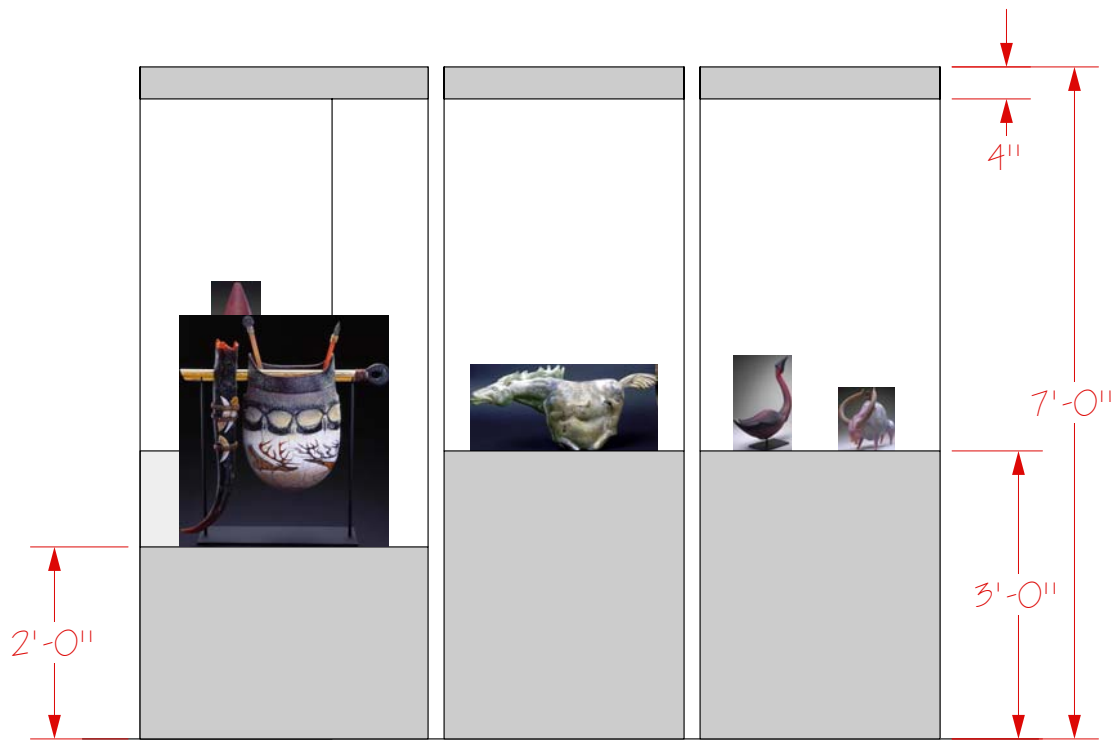

1 Plan View
 Scale: 1/2" = 1'-0"

Drawing # 	Venetian Techniques; Murrine	1/2" Scale	3.13.07	Revisions	Viva Vetro! Glass alive! Design: Anne Mundell

2 Elevation View
 Scale: 1/2" = 1'-0"

1 Plan View
 Scale: 1/2" = 1'-0"

Drawing # 	Venetian Techniques: Reticello	1/2" Scale	3.13.07	Revisions	Viva Vetro! Glass alive! Design: Anne Mundell
--	-----------------------------------	------------	---------	-----------	--

2 Elevation View
 Scale: $1/2'' = 1'-0''$

1 Plan View
 Scale: $1/2'' = 1'-0''$

Drawing # 	Venetian Techniques: Scavo	$1/2''$ Scale	3.13.07	Revisions	Viva Vetro! Glass alive! Design: Anne Mundell
--	-------------------------------	---------------	---------	-----------	--

2

Elevation View

Scale: 1/2" = 1'-0"

1

Plan View

Scale: 1/2" = 1'-0"

Drawing # 	Venetian Techniques: Tesserae	1/2" Scale	3.13.07	Revisions	Viva Vetro! Glass alive! Design: Anne Mundell

2 Elevation View
 Scale: 1/2" = 1'-0"