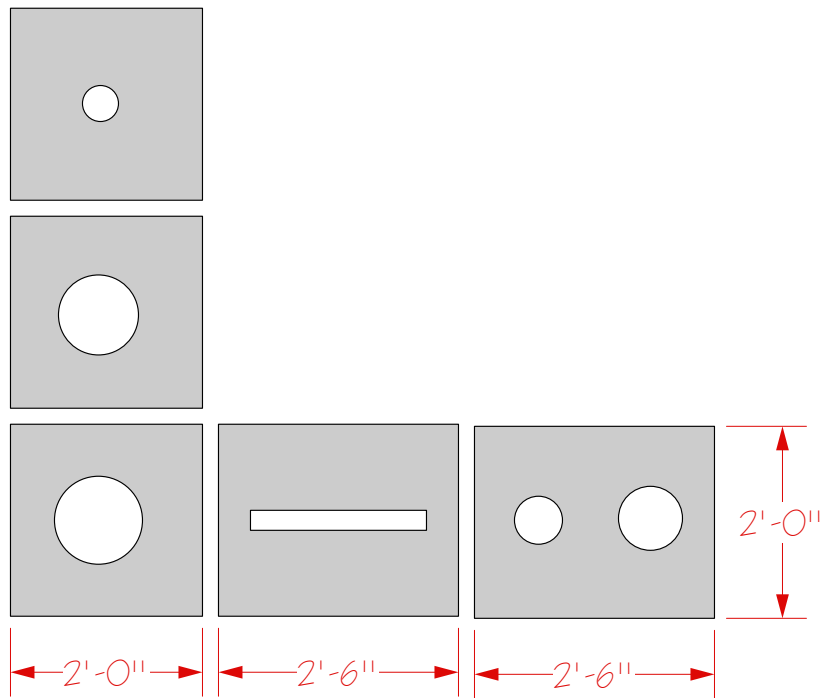

2 Elevation View
 Scale: 1/2" = 1'-0"

1 Plan View
 Scale: 1/2" = 1'-0"

Drawing # 	Venetian Techniques: Incalmo	1/2" Scale	3.13.07	Revisions	Viva Vetro! Glass alive! Design: Anne Mundell

2 Elevation View
 Scale: 1/2" = 1'-0"

1 Plan View
 Scale: 1/2" = 1'-0"

Drawing # 	Lipofsky	1/2" Scale	3.13.07	Revisions 	Viva Vetro! Glass alive! Design: Anne Mundell
--	----------	------------	---------	-------------------	--

2 Elevation View
 Scale: 1/2" = 1'-0"

1 Plan View
 Scale: 1/2" = 1'-0"

Drawing # 	Venetian Techniques; Murrine	1/2" Scale	3.13.07	Revisions	Viva Vetro! Glass alive! Design: Anne Mundell

2 Elevation View
 Scale: 1/2" = 1'-0"

1 Plan View
 Scale: 1/2" = 1'-0"

2

Elevation View

Scale: 1/2" = 1'-0"

1

Plan View

Scale: 1/2" = 1'-0"

Drawing # 	Venetian Techniques: Tesserae	1/2" Scale	3.13.07	Revisions	Viva Vetro! Glass alive! Design: Anne Mundell

2 Elevation View
 Scale: 1/2" = 1'-0"