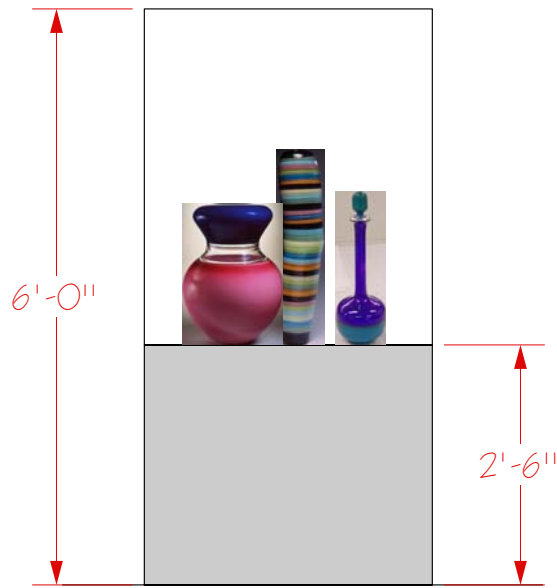

2 Elevation View
Scale: 1/2" = 1'-0"

1 Plan View
Scale: 1/2" = 1'-0"

Drawing # 	Venetian Techniques: Battuto	1/2" Scale	3.13.07	Revisions	Viva Vetro! Glass alive! Design: Anne Mundell
--	------------------------------------	------------	---------	-----------	--

2 Elevation View
 Scale: 1/2" = 1'-0"

1 Plan View
 Scale: 1/2" = 1'-0"

Drawing # 	Venetian Techniques: Incalmo	1/2" Scale	3.13.07	Revisions	Viva Vetro! Glass alive! Design: Anne Mundell

2 Elevation View
 Scale: 1/2" = 1'-0"

2

Elevation View

Scale: 1/2" = 1'-0"

1

Plan View

Scale: 1/2" = 1'-0"

Drawing # 	Venetian Techniques: Tesserae	1/2" Scale	3.13.07	Revisions	Viva Vetro! Glass alive! Design: Anne Mundell

2 Elevation View
 Scale: 1/2" = 1'-0"

1 Plan View
Scale: 1/2" = 1'-0"

Drawing # 	Venetian Techniques: Zanfirico2	1/2" Scale	3.13.07	Revisions	Viva Vetro! Glass alive! Design: Anne Mundell

2 Elevation View
Scale: 1/2" = 1'-0"

1 Plan View
Scale: 1/2" = 1'-0"