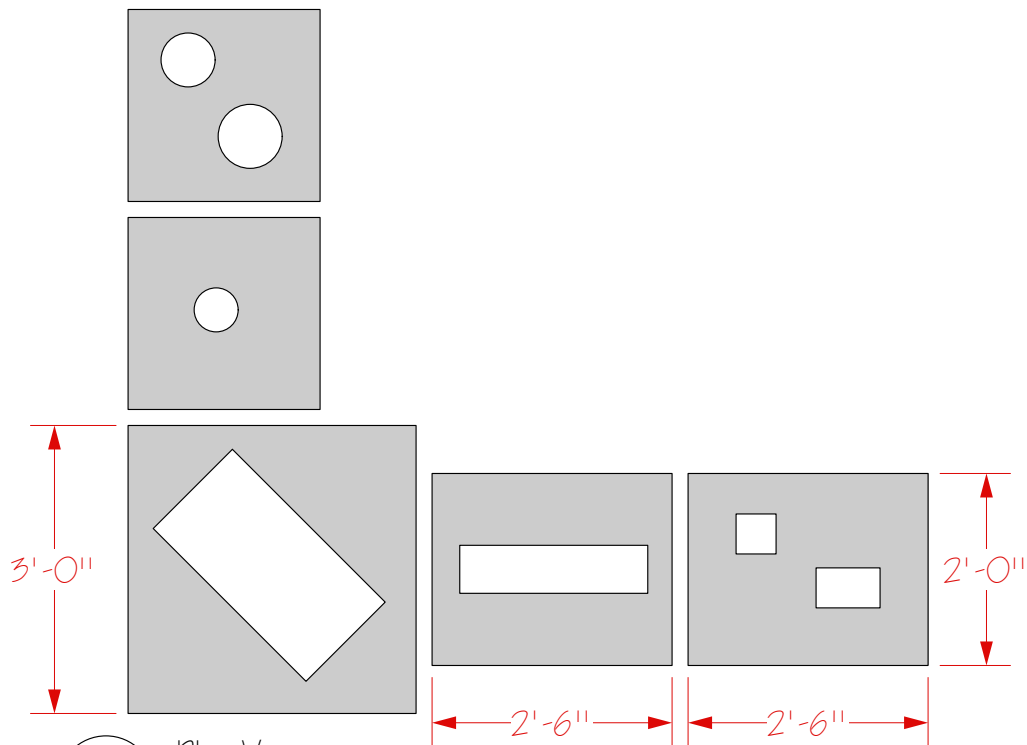

1 Plan View
 Scale: 1/2" = 1'-0"

Drawing # 	Venetian Techniques; Murrine	1/2" Scale	3.13.07	Revisions	Viva Vetro! Glass alive! Design: Anne Mundell

2 Elevation View
 Scale: 1/2" = 1'-0"

1 Plan View
 Scale: 1/2" = 1'-0"

Drawing # 	Venetian Techniques: Reticello	1/2" Scale	3.13.07	Revisions	Viva Vetro! Glass alive! Design: Anne Mundell
--	-----------------------------------	------------	---------	-----------	--

2 Elevation View
 Scale: $1/2'' = 1'-0''$

2

Elevation View

Scale: 1/2" = 1'-0"

1

Plan View

Scale: 1/2" = 1'-0"

Drawing # 	Venetian Techniques: Tesserae	1/2" Scale	3.13.07	Revisions	Viva Vetro! Glass alive! Design: Anne Mundell

2 Elevation View
 Scale: 1/2" = 1'-0"

1 Plan View
Scale: 1/2" = 1'-0"

Drawing # 	Venetian Techniques: Zanfirico2	1/2" Scale	3.13.07	Revisions	Viva Vetro! Glass alive! Design: Anne Mundell

2 Elevation View
Scale: 1/2" = 1'-0"

1 Plan View
Scale: 1/2" = 1'-0"