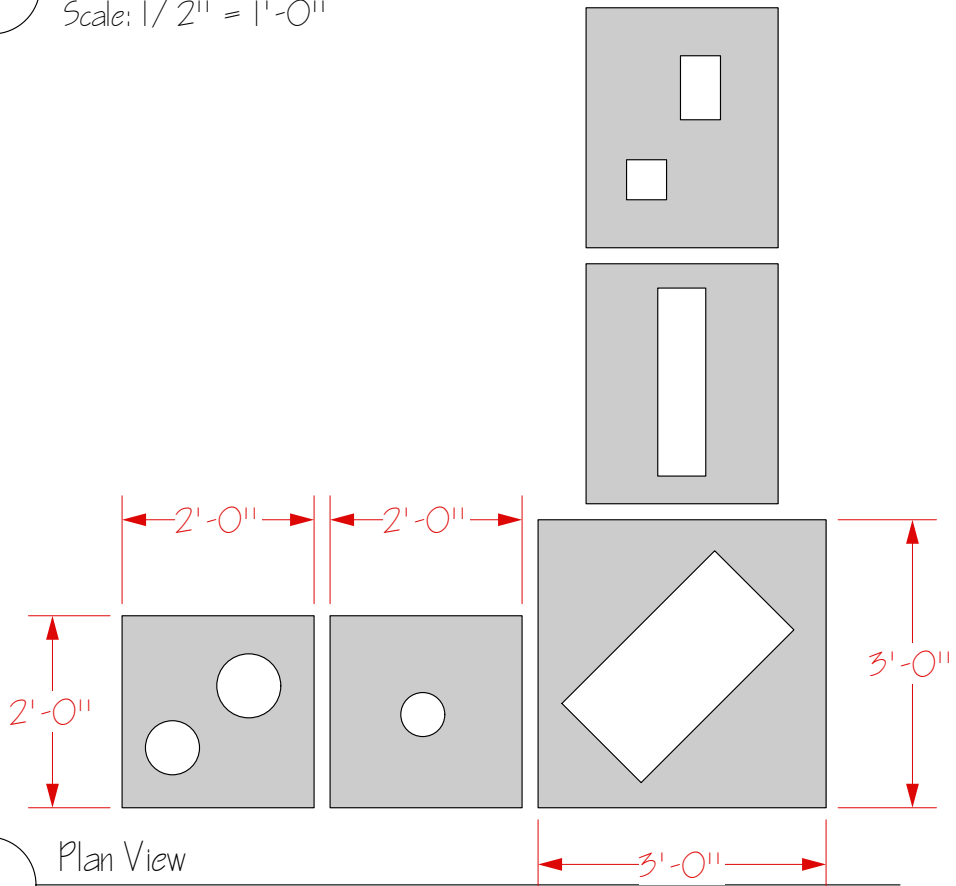

2 Elevation View
Scale: 1/2" = 1'-0"

1 Plan View
Scale: 1/2" = 1'-0"

Drawing # 	Venetian Techniques: Battuto	1/2" Scale	3.13.07	Revisions	Viva Vetro! Glass alive! Design: Anne Mundell
--	------------------------------------	------------	---------	-----------	--

2

Elevation View

Scale: 1/2" = 1'-0"

1

Plan View

Scale: 1/2" = 1'-0"

Drawing # 	Venetian Techniques: Tesserae	1/2" Scale	3.13.07	Revisions	Viva Vetro! Glass alive! Design: Anne Mundell

2 Elevation View
 Scale: 1/2" = 1'-0"

1 Plan View
 Scale: 1/2" = 1'-0"

Drawing #

Venetian
 Techniques:
 Zanfiricol

1/2" Scale

3.13.07

Revisions

Viva Vetro! Glass alive!
 Design: Anne Mundell

2 Elevation View
Scale: 1/2" = 1'-0"

1 Plan View
Scale: 1/2" = 1'-0"

Drawing # 	Venetian Techniques: Zanfirico2	1/2" Scale	3.13.07	Revisions	Viva Vetro! Glass alive! Design: Anne Mundell

2 Elevation View
Scale: 1/2" = 1'-0"

1 Plan View
Scale: 1/2" = 1'-0"