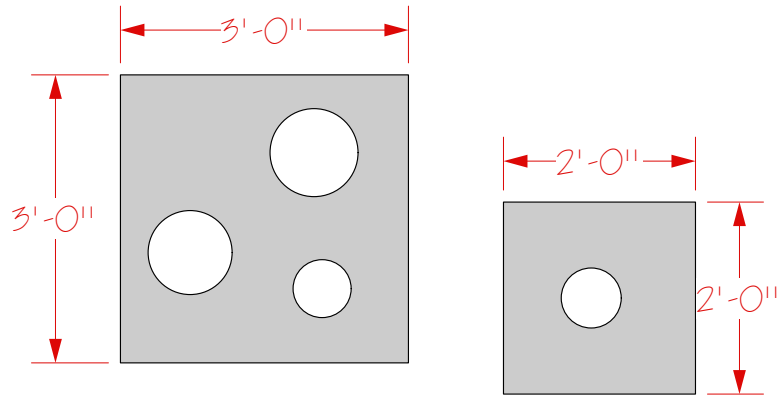

2 Elevation View
Scale: 1/2" = 1'-0"

1 Plan View
Scale: 1/2" = 1'-0"

Drawing # 	Venetian Techniques: Battuto	1/2" Scale	3.13.07	Revisions	Viva Vetro! Glass alive! Design: Anne Mundell
--	------------------------------------	------------	---------	-----------	--

2 Elevation View
 Scale: 1/2" = 1'-0"

1 Plan View
 Scale: 1/2" = 1'-0"

Drawing # 	Venetian Techniques: Incalmo	1/2" Scale	3.13.07	Revisions	Viva Vetro! Glass alive! Design: Anne Mundell

2 Elevation View
 Scale: 1/2" = 1'-0"

1 Plan View
 Scale: 1/2" = 1'-0"

Drawing # 	Lipofsky	1/2" Scale	3.13.07	Revisions 	Viva Vetro! Glass alive! Design: Anne Mundell
--	----------	------------	---------	-------------------	--

2 Elevation View
 Scale: 1/2" = 1'-0"

1 Plan View
 Scale: 1/2" = 1'-0"

Drawing # 	Venetian Techniques; Murrine	1/2" Scale	3.13.07	Revisions	Viva Vetro! Glass alive! Design: Anne Mundell

2 Elevation View
 Scale: 1/2" = 1'-0"

1 Plan View
 Scale: 1/2" = 1'-0"