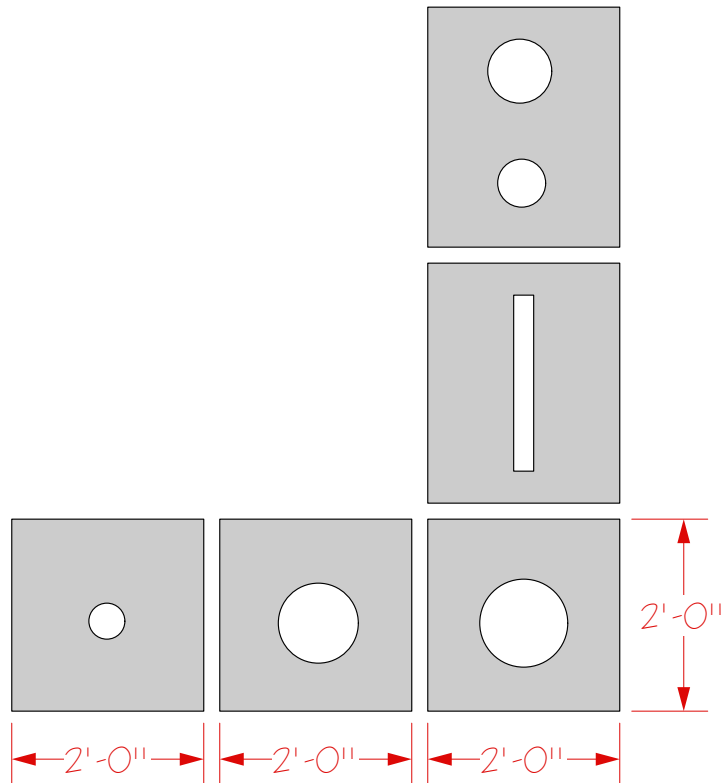

1 Plan View
 Scale: $1/2'' = 1'-0''$

Drawing # 	Venetian Techniques: Scavo	$1/2''$ Scale	3.13.07	Revisions	Viva Vetro! Glass alive! Design: Anne Mundell
--	-------------------------------	---------------	---------	-----------	--

2

Elevation View

Scale: 1/2" = 1'-0"

1

Plan View

Scale: 1/2" = 1'-0"

Drawing # 	Venetian Techniques: Tesserae	1/2" Scale	3.13.07	Revisions	Viva Vetro! Glass alive! Design: Anne Mundell

2 Elevation View
 Scale: 1/2" = 1'-0"

1 Plan View
 Scale: 1/2" = 1'-0"

Drawing #

Venetian
 Techniques:
 Zanfiricol

1/2" Scale

3.13.07

Revisions

Viva Vetro! Glass alive!
 Design: Anne Mundell

2 Elevation View
Scale: 1/2" = 1'-0"

1 Plan View
Scale: 1/2" = 1'-0"

Drawing # 	Venetian Techniques: Zanfirico2	1/2" Scale	3.13.07	Revisions	Viva Vetro! Glass alive! Design: Anne Mundell

2 Elevation View
Scale: 1/2" = 1'-0"

1 Plan View
Scale: 1/2" = 1'-0"