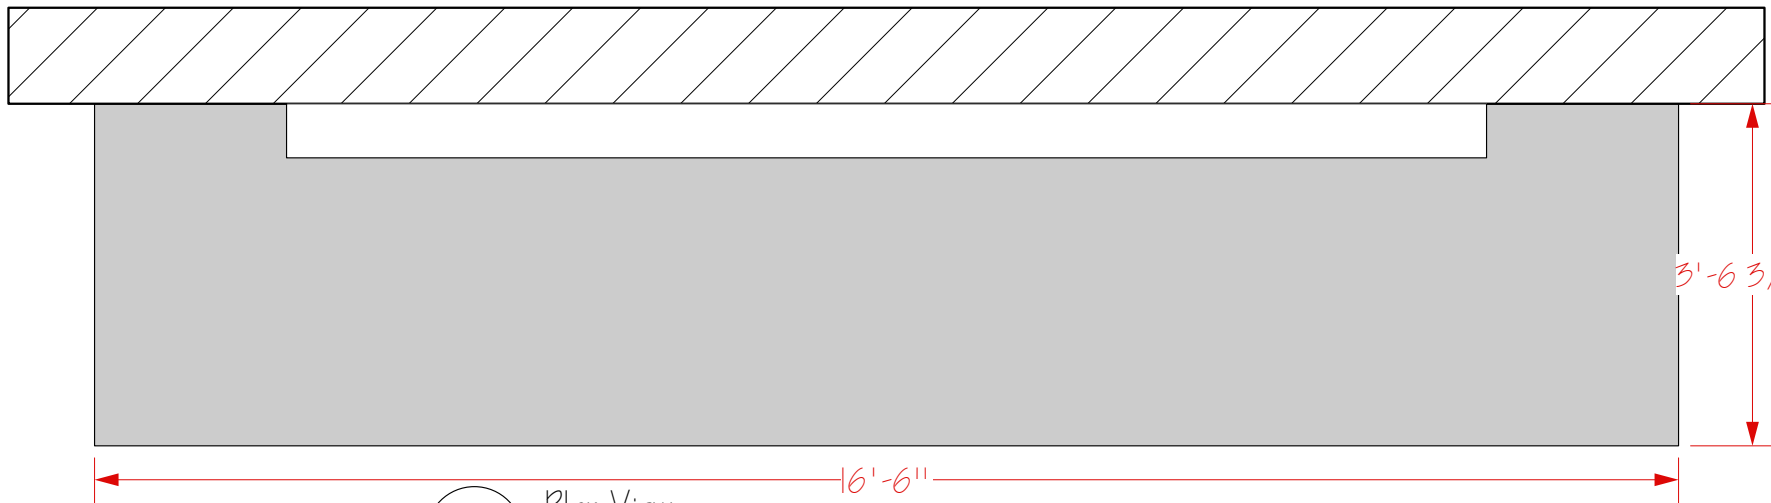

2 Elevation View
Scale: 1/2" = 1'-0"

1 Plan View
Scale: 1/2" = 1'-0"

Viva Vetro! Glass alive!
Design: Anne Mundell

Revisions

3,13,07

1/2" Scale

New italians
Page 5

Drawing #