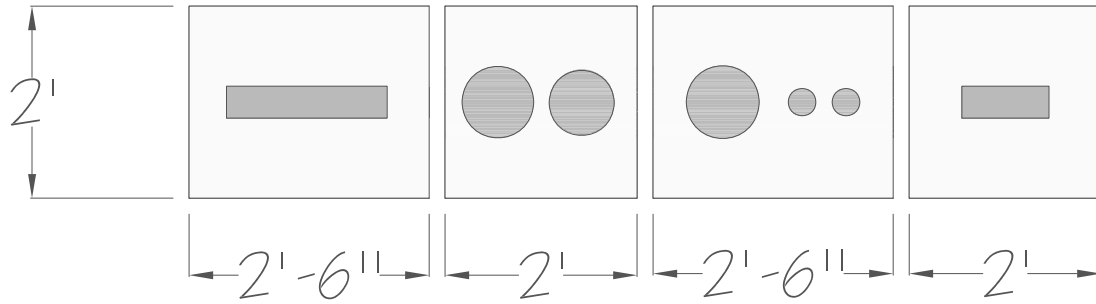

○ Elevation View

○ Plan View

Drawing #

Early Italians
Right Unit

1/2" Scale

3.13.07

Revisions

Viva Vetro! Glass alive!
Design: Anne Mundell