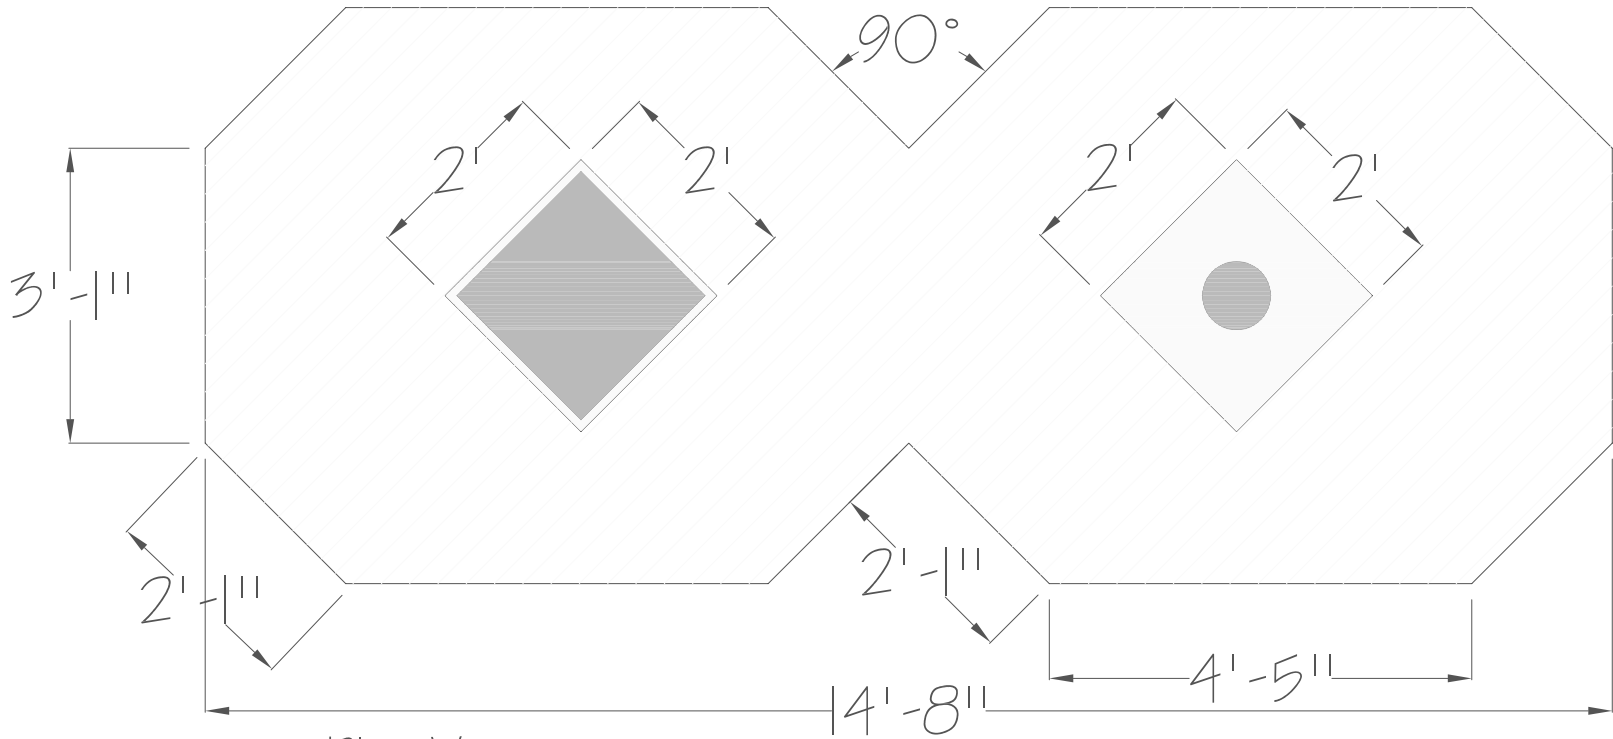

○ Elevation View

○ Plan View

Viva Vetro! Glass alive!
Design: Anne Mundell

Revisions

3.13.07

1/2" Scale

Sterns
Chess
Platform

Drawing #