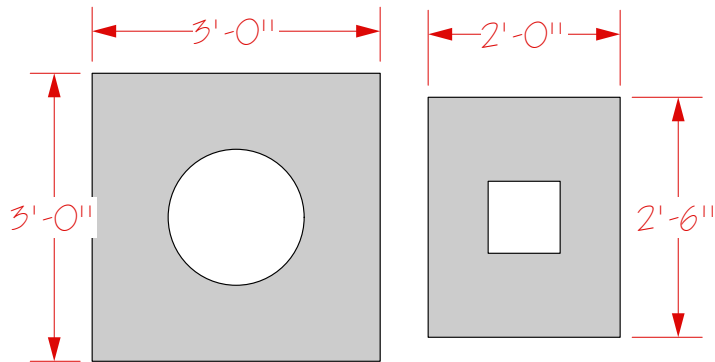

2 Elevation View

Scale:  $1/2'' = 1'-0''$

1 Plan View

Scale:  $1/2'' = 1'-0''$

Drawing # ○	Americans in Venice Lights	1/2" Scale	3.13.07	Revisions	Viva Vetro! Glass alive! Design: Anne Mundell