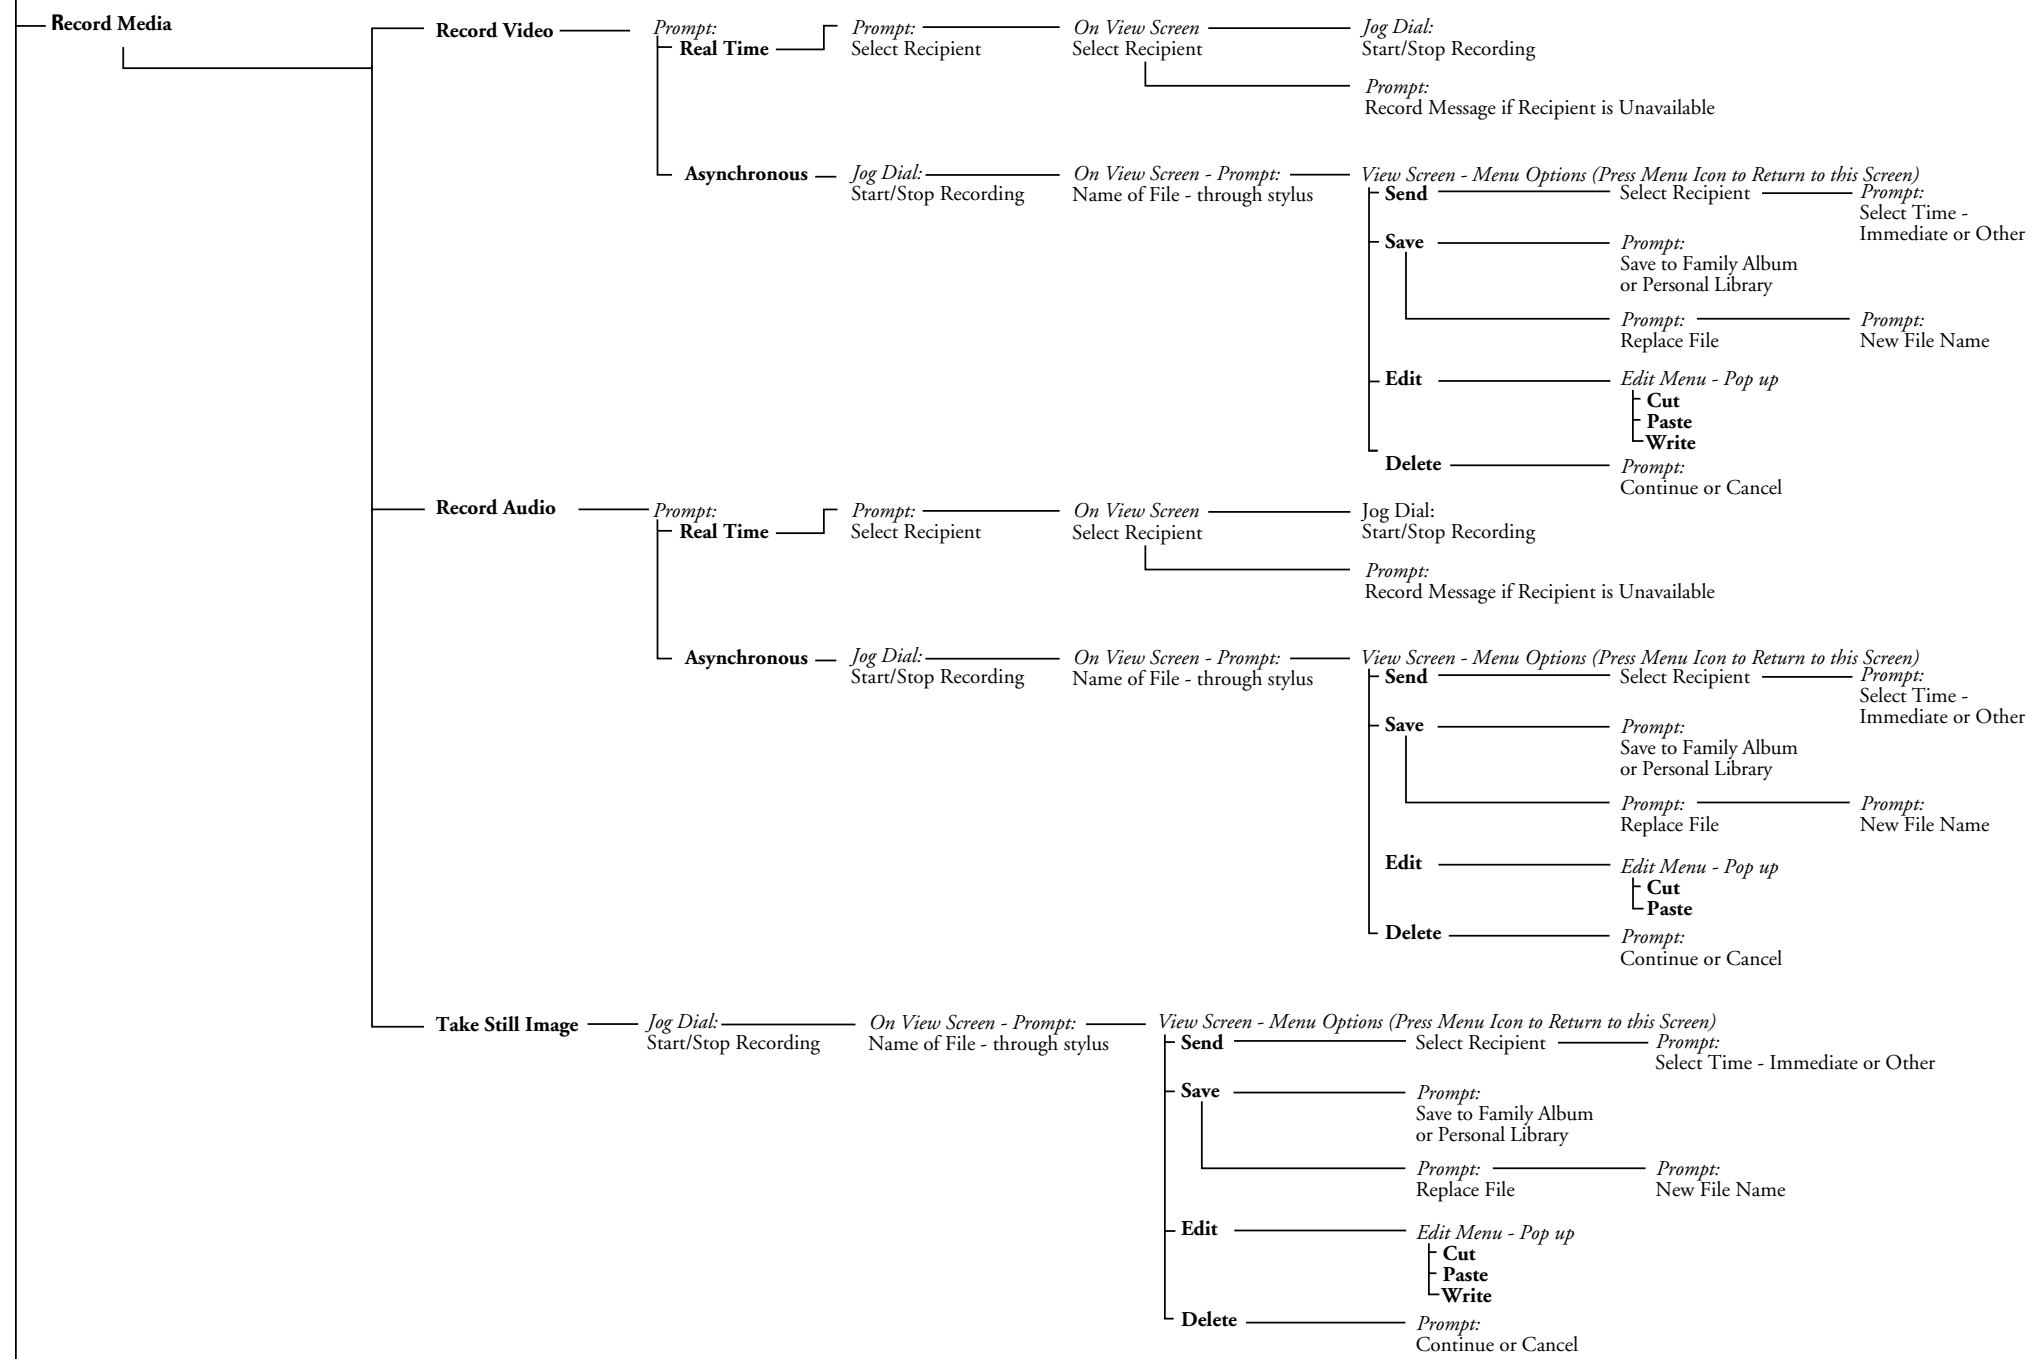

Interaction Diagram - Using Adeo Menus

Available Menus on Preview Screen
 These options are selected using the jog dial and appear as icons/text on the preview screen

Available Actions Using Adeo Buttons
 These options are selected using the physical buttons located on the device.