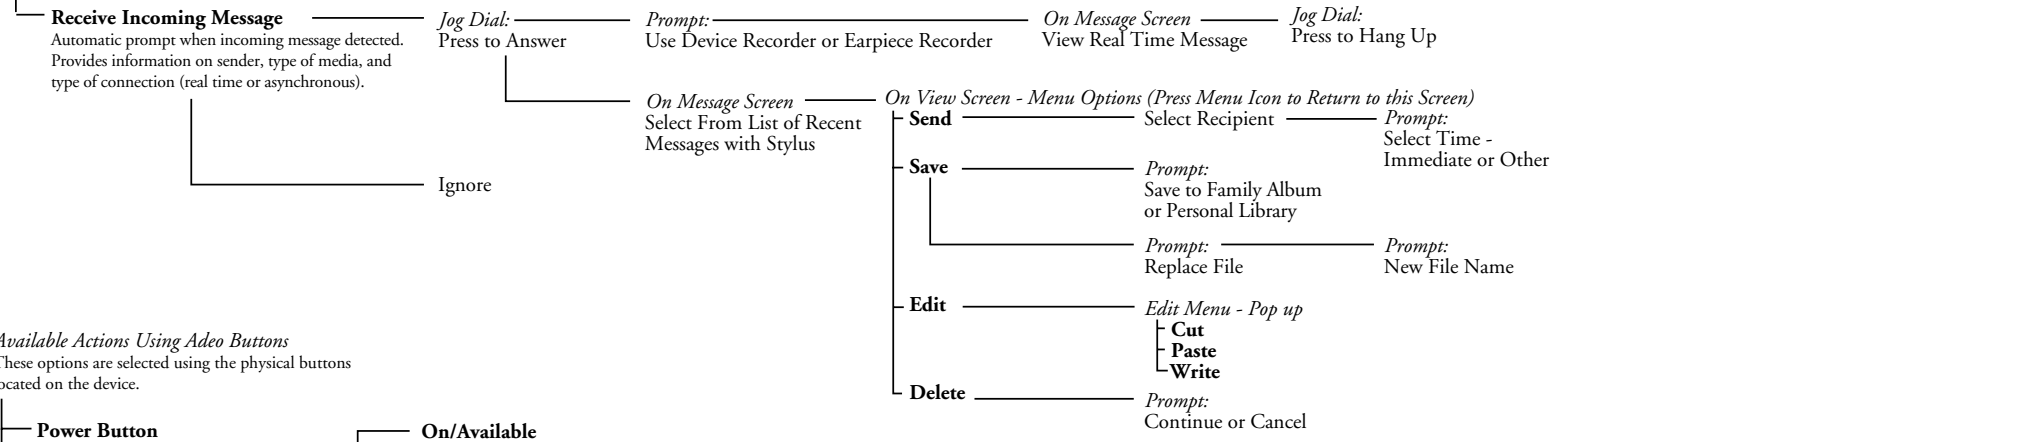

Interaction Diagram - Using Adeo Menus

Available Menus on Preview Screen
 These options are selected using the jog dial and appear as icons/text on the preview screen

Available Actions Using Adeo Buttons
 These options are selected using the physical buttons located on the device.