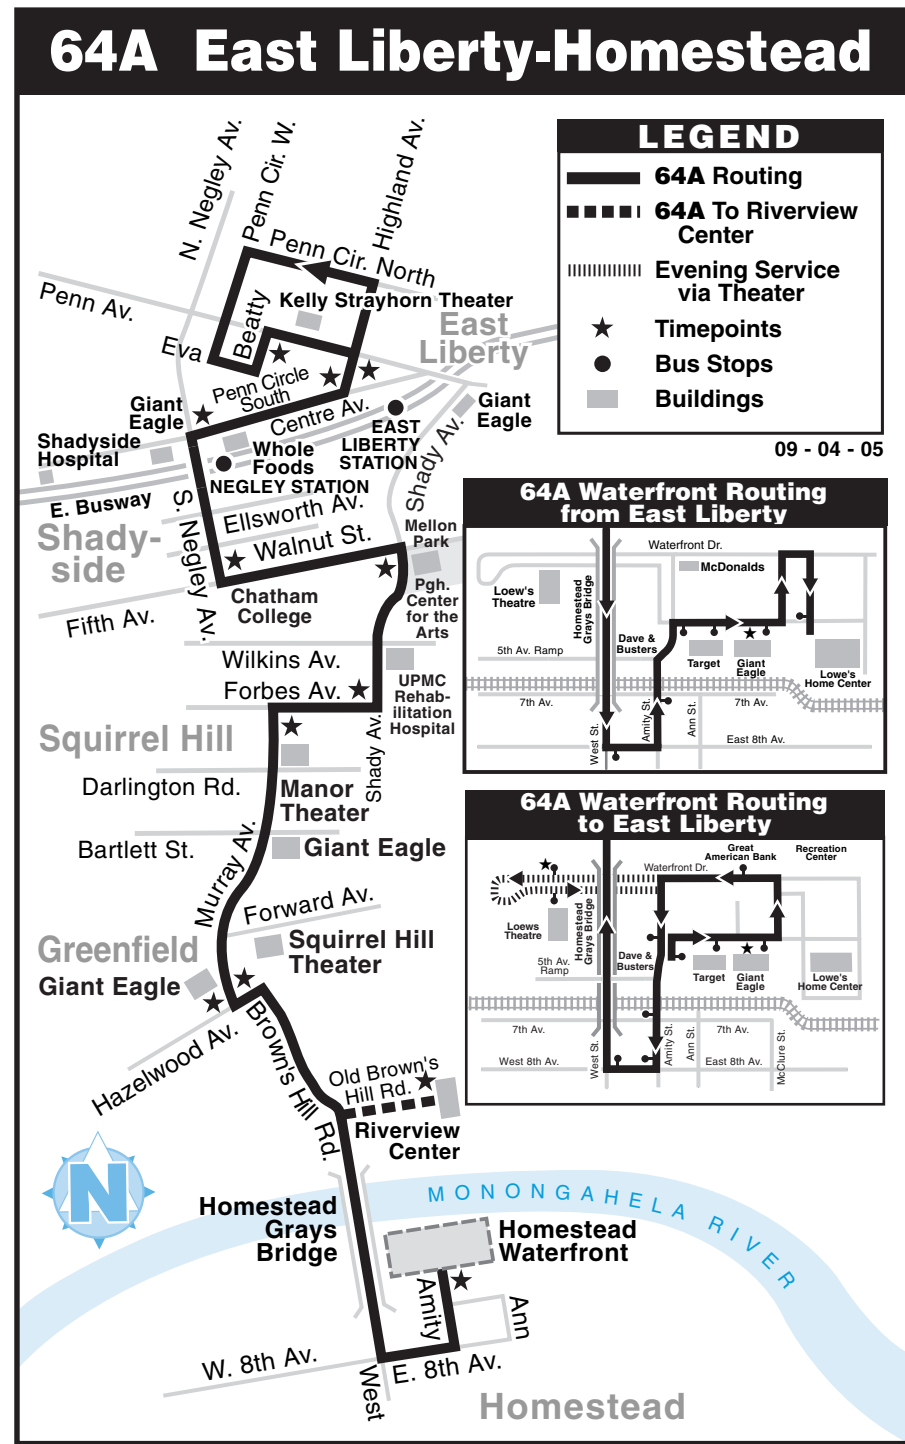

To East Liberty							To Homestead							
Waterfront							East Liberty							
Giant Eagle at Iggie Video							S. Beatty Street between Eva St. and Penn Ave.							
Loews Theatre on Waterfront Drive							East Liberty Penn Avenue at S. Highland Avenue							
Riverview Center for Jewish Seniors							ShadySide Centre Avenue at S. Negley Avenue							
Greenfield Murray Avenue past Hazelwood Avenue							Squirrel Hill Shady Avenue at Forbes Avenue							
Squirrel Hill Murray Avenue at S. Highland Avenue							Greenfield Murray Avenue at Hazelwood Avenue							
ShadySide Fifth Avenue							Riverview Center for Jewish Seniors							
East Liberty at Penn Avenue							Waterfront Giant Eagle at Iggie Video							
Arrive							Leave							
5:22	.....	.....	5:30	5:38	5:43	5:51	5:55	6:00	6:02	6:05	6:15	6:24	.....	6:32
6:04	.....	.....	6:14	6:26	6:32	6:41	6:45	6:50	6:52	6:55	7:05	7:14	.....	7:22
6:54	.....	.....	7:04	7:16	7:22	7:31	7:35	7:45	7:47	7:50	8:02	8:13	.....	8:21
7:49	.....	.....	7:59	8:11	8:17	8:26	8:30	8:40	8:42	8:45	8:57	9:08	.....	9:16
8:44	.....	.....	8:54	9:06	9:12	9:21	9:25	9:35	9:37	9:40	9:52	10:03	10:07	10:15
9:10	.....	9:19	9:24	9:36	9:42	9:51	9:55	10:00	10:02	10:05	10:17	10:28	.....	10:36
9:45	.....	.....	9:54	10:06	10:12	10:21	10:25	10:30	10:32	10:35	10:47	10:58	11:02	11:10
10:21	.....	10:29	10:34	10:46	10:52	11:01	11:05	11:10	11:12	11:15	11:27	11:38	.....	11:46
11:05	.....	.....	11:14	11:26	11:32	11:41	11:45	11:50	11:52	11:55	12:07	12:18	12:22	12:30
11:36	.....	11:44	11:49	12:01	12:07	12:16	12:20	12:25	12:27	12:30	12:42	12:53	.....	1:01
12:15	.....	.....	12:24	12:36	12:42	12:51	12:55	1:00	1:02	1:05	1:17	1:28	1:32	1:40
12:51	.....	12:59	1:04	1:16	1:22	1:31	1:35	1:40	1:42	1:45	1:57	2:08	.....	2:16
1:25	.....	.....	1:34	1:46	1:52	2:01	2:05	2:10	2:12	2:15	2:27	2:38	2:42	2:50
2:01	.....	2:09	2:14	2:26	2:32	2:41	2:45	2:50	2:52	2:55	3:07	3:18	.....	3:26
2:40	.....	.....	2:49	3:01	3:07	3:16	3:20	3:25	3:27	3:30	3:42	3:53	.....	4:05
3:16	.....	3:24	3:29	3:41	3:47	3:56	4:00	4:10	4:12	4:15	4:27	4:39	.....	4:48
3:50	.....	.....	3:59	4:11	4:17	4:26	4:30	4:40	4:42	4:45	4:57	5:09	.....	5:18
4:30	.....	.....	4:39	4:51	4:57	5:06	5:10	5:20	5:22	5:25	5:37	5:49	.....	5:58
5:15	.....	.....	5:24	5:36	5:42	5:51	5:55	6:05	6:07	6:10	6:20	6:31	.....	6:39
6:20	.....	.....	6:28	6:38	6:43	6:51	6:55	7:00	7:02	7:05	7:15	7:26	.....	7:34
7:02	7:06	.....	7:13	7:23	7:28	7:36	7:40	7:45	7:47	7:50	8:00	8:11	.....	8:19
7:57	8:01	.....	8:08	8:18	8:23	8:31	8:35	8:40	8:42	8:45	8:55	9:06	.....	9:14
8:42	8:46	.....	8:53	9:03	9:08	9:16	9:20	9:25	9:27	9:30	9:40	9:49	.....	9:57
9:32	9:36	.....	9:43	9:53	9:58	10:06	10:10	10:15	10:17	10:20	10:30	10:39	.....	10:47
10:17	10:21	.....	10:28	10:38	10:43	10:51	10:55	11:00	11:02	11:05	11:15	11:24	.....	11:32
11:07	11:11	.....	11:18	11:28	11:33	11:41	11:45	11:50	11:52	11:55	12:05	12:14	.....	12:22
11:54	11:58	.....	12:05	12:13	12:18	12:26	12:30	12:35	12:37	12:40	12:50	12:59	.....	1:07
Saturday Service														
5:23	.....	.....	5:31	5:38	5:43	5:51	5:55	6:00	6:02	6:05	6:14	6:21	.....	6:29
6:03	.....	.....	6:11	6:18	6:23	6:31	6:35	6:40	6:42	6:45	6:54	7:01	.....	7:09
6:48	.....	.....	6:56	7:03	7:08	7:16	7:20	7:25	7:27	7:30	7:39	7:47	.....	7:55
7:28	.....	.....	7:36	7:43	7:48	7:56	8:00	8:05	8:07	8:10	8:19	8:27	.....	8:35
8:13	.....	.....	8:21	8:28	8:33	8:41	8:45	8:50	8:52	8:55	9:04	9:12	.....	9:20
8:53	.....	.....	9:01	9:13	9:18	9:26	9:30	9:35	9:37	9:40	9:49	9:57	10:01	10:08
9:39	.....	9:47	9:51	10:03	10:08	10:16	10:20	10:25	10:27	10:30	10:39	10:47	.....	10:55
10:33	.....	.....	10:41	10:53	10:58	11:06	11:10	11:15	11:17	11:20	11:29	11:39	11:43	11:50
11:19	.....	11:27	11:31	11:43	11:48	11:56	12:00	12:05	12:07	12:10	12:19	12:29	.....	12:37
12:13	.....	.....	12:21	12:33	12:38	12:46	12:50	12:55	12:57	1:00	1:09	1:19	1:23	1:30
12:59	.....	1:07	1:11	1:23	1:28	1:36	1:40	1:45	1:47	1:50	1:59	2:09	.....	2:17
1:53	.....	.....	2:01	2:13	2:18	2:26	2:30	2:35	2:37	2:40	2:49	2:59	3:03	3:10
2:39	.....	2:47	2:51	3:03	3:08	3:16	3:20	3:25	3:27	3:30	3:39	3:49	.....	3:57
3:33	.....	.....	3:41	3:53	3:58	4:06	4:10	4:15	4:17	4:20	4:29	4:39	4:43	4:50
4:19	.....	4:27	4:31	4:43	4:48	4:56	5:00	5:10	5:12	5:15	5:24	5:34	.....	5:42

59U Service to SOUTH SIDE WORKS

59U service has been extended from Oakland to South Side Works via Fifth Avenue, Birmingham Bridge and East Carson Street. 59U stops on Sidney Street at S. 27th Street across from the South Side Works Theater. Stops are also located along East Carson Street from S. 28th Street to S. 24th Street. 59U service to South Side Works operates after 5:30 pm Monday through Friday and all day Saturday, Sunday and Holidays. Additionally, while some 59U weekend service remains to Century III Mall, most weekend trips terminate at the Waterfront. Note on the public timetable which trips continue to travel to and from Century III Mall.

Know Your Options

- Many Oakland bus routes operate over the same streets. Knowing these different bus options can save time and reduce crowding on busy Oakland routes.
- 59U-61A-61B-61C-61D-61F-69A-501 - From Oakland to Forbes Avenue & Murray Avenue
- 59U-61C-61D-61F - From Oakland to Murray Avenue & Forward Avenue
- 59U-61C-61F - From Oakland to Murray Avenue & Loretta Street