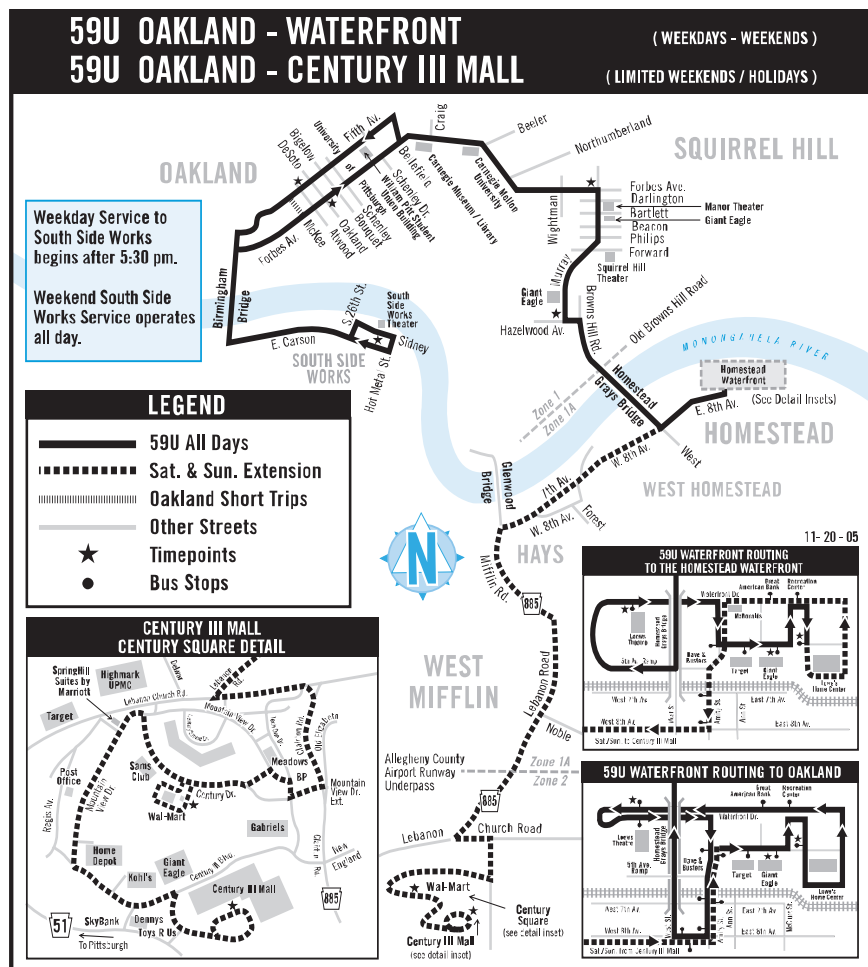

To Oakland - Squirrel Hill - Waterfront - Century III Mall

Century III Mall South Mall Entrance	Century Square Wal-Mart at the Shelters	West Mifflin Lebanon Road at Noble Drive	Giant Eagle at Iggle Video	Loews Theatre on Waterfront Drive	Greenfield Murray Avenue past Hazelwood Avenue	Squirrel Hill Forbes Avenue past Murray Avenue	Oakland Fifth Avenue opp. Atwood Street	South Side Works Sidney Street at S. 28th Street
10:29	10:34	10:45	10:57	11:06				
11:19	11:24	11:35	11:47	11:56				
12:09	12:14	12:25	12:37	12:46				
12:59	1:04	1:15	1:27	1:36				
1:49	1:54	2:05	2:17	2:26				
2:39	2:44	2:55	3:07	3:16				
3:29	3:34	3:45	3:55	4:06				
4:19	4:24	4:35	4:45	4:56				
5:07	5:12	5:23	5:33	5:44				5:55
5:58	6:03	6:14	6:22	6:30				6:40
6:33	6:38	6:49	6:57	7:05				7:15
7:10	7:15	7:26	7:34	7:42				7:52
7:43	7:48	7:59	8:07	8:15				8:25
8:18	8:23	8:34	8:42	8:50				9:00
8:55	9:00	9:11	9:19	9:27				9:37
9:28	9:33	9:44	9:52	10:00				10:10
10:03	10:08	10:19	10:27	10:35				10:45
10:38	10:43	10:54	11:02	11:10				11:20
11:13	11:18	11:29	11:37	11:45				11:55

Murray Avenue riders may use 59U - 61C - 61D - 61F between Oakland and Squirrel Hill.

Fares

Cash Fares

Adult Cash Fares

To	From	Zone 1	Zone 1A	Zone 2	Zone 3
Zone 1		1.75	1.75	2.25	2.75
Zone 1A		1.75	1.75	1.75	2.25
Zone 2		2.25	1.75	1.75	2.25
Zone 3		2.75	2.25	2.25	1.75