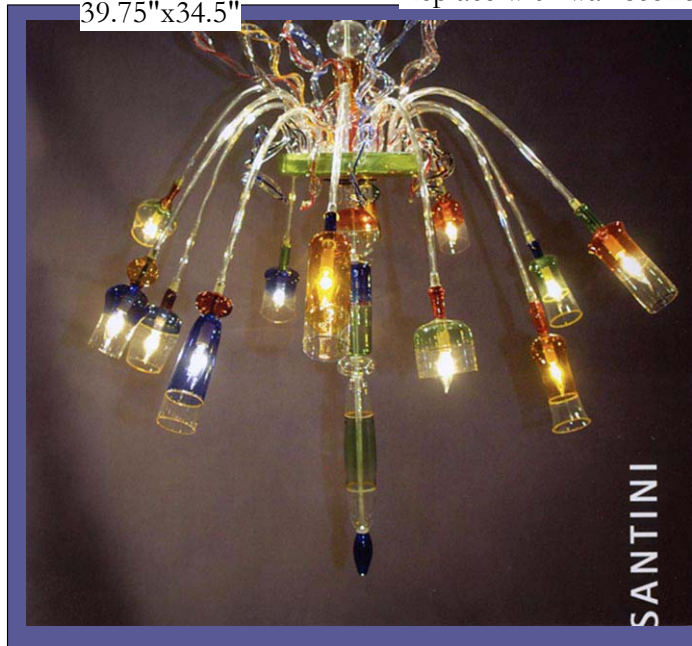

Santini
Lampadario
hanging
76"x60"