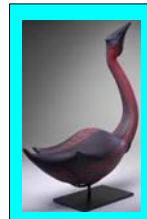

Desgenetez
Cages Dorees
12"x8"

Venetian Techniques: Scavo

Barbini
Sculpture in the
form of a Horse
10.25"x23.5"

Morris
Suspended Artifact
29"x27"

Morris
Bird Rattle
16"x5"

Morris
Rhyton Bull

all objects are on a shelf in this section