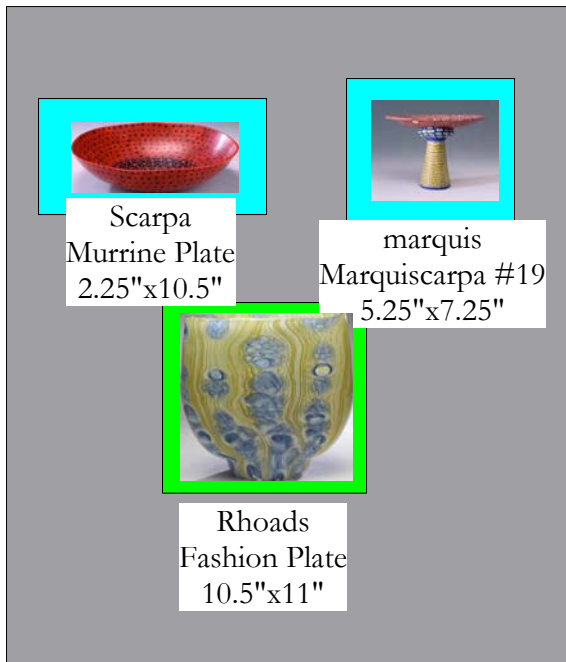

Scarpa
Beaker-shaped
Battuto vase
8"x6.75"

Guggisberg
Blue and Red Spin
May need stabilizing
21.25"x5.5"

Baldwin
Faceted Plains in Red
10"x8"

All objects are on a shelf in this section

Venetian Techniques: Murrine

Venetian Techniques: Reticello

Seguso
Platter
2.25"x22"

Allow people to get close to see the texture.
On a plate stand that is so large, that it may need
to be constructed.

Marioni
Reticello Vase
May need to be
secured down
26.75"x6"