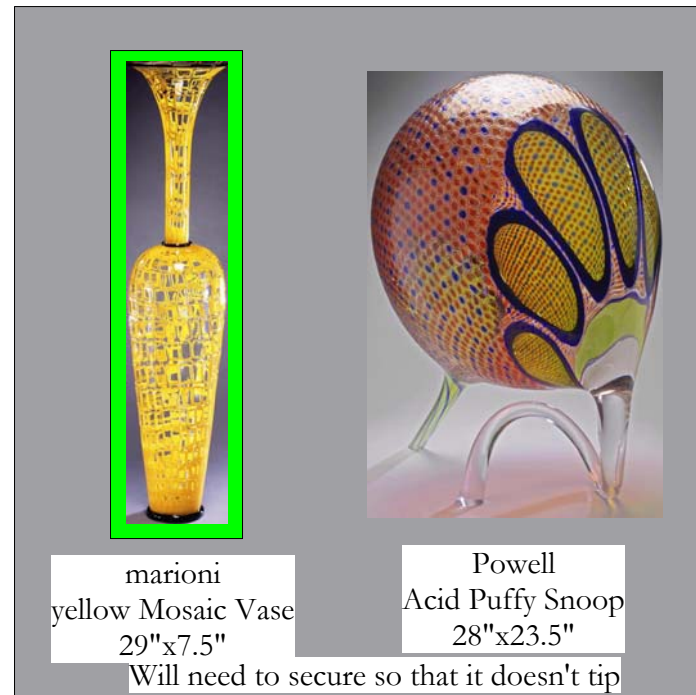

Scarpa
Beaker-shaped
Battuto vase
8"x6.75"

Guggisberg
Blue and Red Spin
May need stabilizing
21.25"x5.5"

Baldwin
Faceted Plains in Red
10"x8"

All objects are on a shelf in this section

Venetian Techniques: Murrine

Venetian Techniques: Reticello

Seguso
Platter
2.25"x22"

Allow people to get close to see the texture.
On a plate stand that is so large, that it may need
to be constructed.

Marioni
Reticello Vase
May need to be
secured down
26.75"x6"