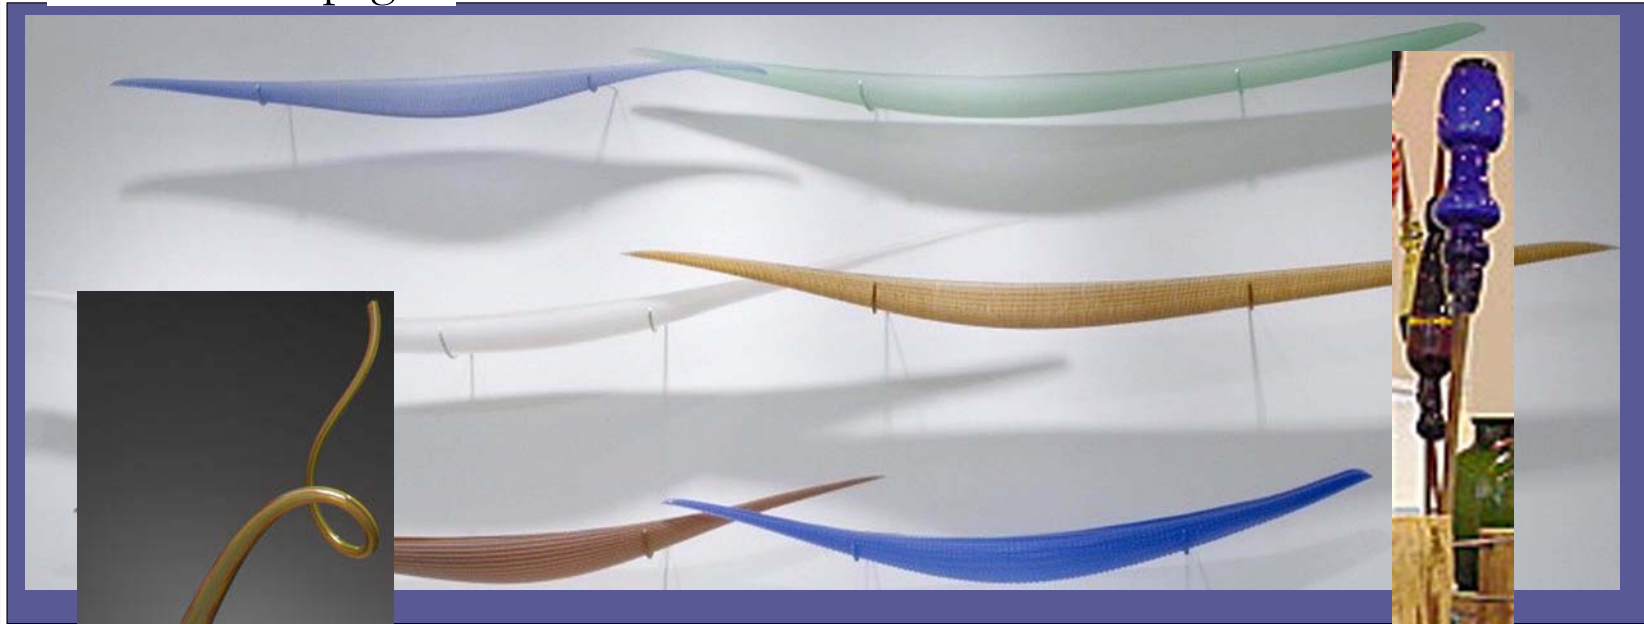

New Italians page 2

This needs to be secured down

Tagliepietra
Endeavor
Gets mounts from Chrysler
Longest is 75"x6.75"