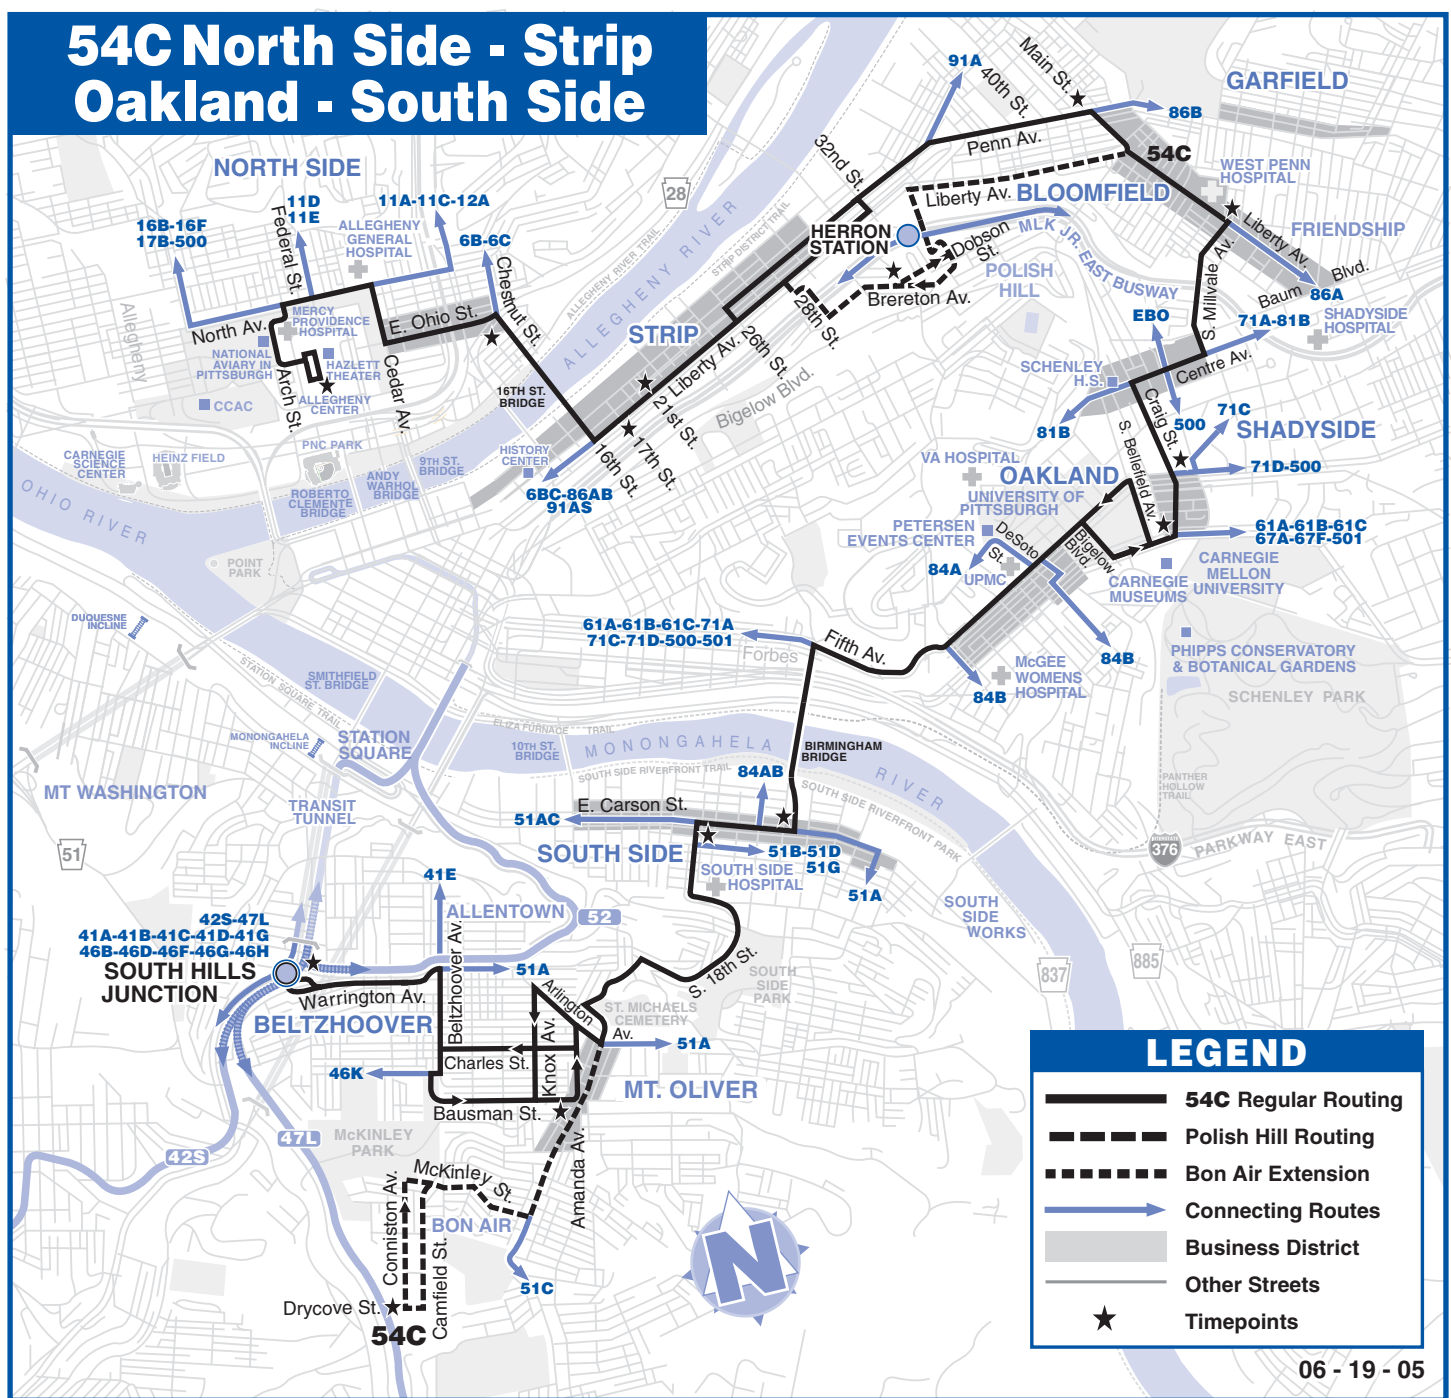

Schedule Notes

- L - Trips run via Liberty Avenue between Main Street and Herron Avenue and also serve Polish Hill.
- Sunday service operates on New Year's Day, Memorial Day, Independence Day, Labor Day, Thanksgiving and Christmas.
- Sunday service does not operate to Bon Air.

Fares

Cash Fares

Adult Cash Fares

From To	Zone 1	Zone 1A	Zone 2	Zone 3
Zone 1	1.75	1.75	2.25	2.75
Zone 1A	1.75	1.75	1.75	2.25
Zone 2	2.25	1.75	1.75	2.25
Zone 3	2.75	2.25	2.25	1.75

Children (6-11) pay 1/2 the adult cash fare
Children 5 and under (Up to four) ride free when accompanied by a fare-paying passenger.

Special Fares

Downtowner Zone
Adults 1.25
Children (6-11) / People with disabilities .60

Persons with Disabilities Pay Half-fare with a Medicare ID or state-issued 1/2 fare card except on weekdays between 7-8 a.m. and 4:30-5:30 p.m.

Senior Citizens Ride Free with a Medicare ID or state-issued senior citizen transit pass except on weekdays between 7-8 a.m. and 4:30-5:30 p.m.

Transfers

Allow a one-zone ride in any direction on connecting buses, rail cars or inclines. Valid for three hours.

Adults .50
Children (6-11) .25
People with disabilities .25

Passes And Tickets

	1 Zone	2 Zones	3 Zones
Weekly Pass	$ 16.50	$ 20.75	$ 25.75
Monthly Pass	60.00	75.00	93.00
Annual Pass	660.00	825.00	1,023.00
Tickets (Book of ten)	17.50	22.50	27.50

Fare Zones

54C operates entirely within Zone 1

Effective 11/20/2005 54C

54C NORTHSIDE STRIP DISTRICT OAKLAND SOUTH SIDE

VIA PENN AND MAIN, LAWRENCEVILLE OR VIA HERRON AVENUE, POLISH HILL

SERVES:
Allegheny Center • Mexican War Streets
East Allegheny • Strip District
Polish Hill • Lawrenceville
Bloomfield • North Oakland
Oakland • South Side
Mt. Oliver • Knoxville
Beltzhoover • Allentown
South Hills Junction • Bon Air

06 - 19 - 05

FOLDER R-15E 25M New 11/20/2005