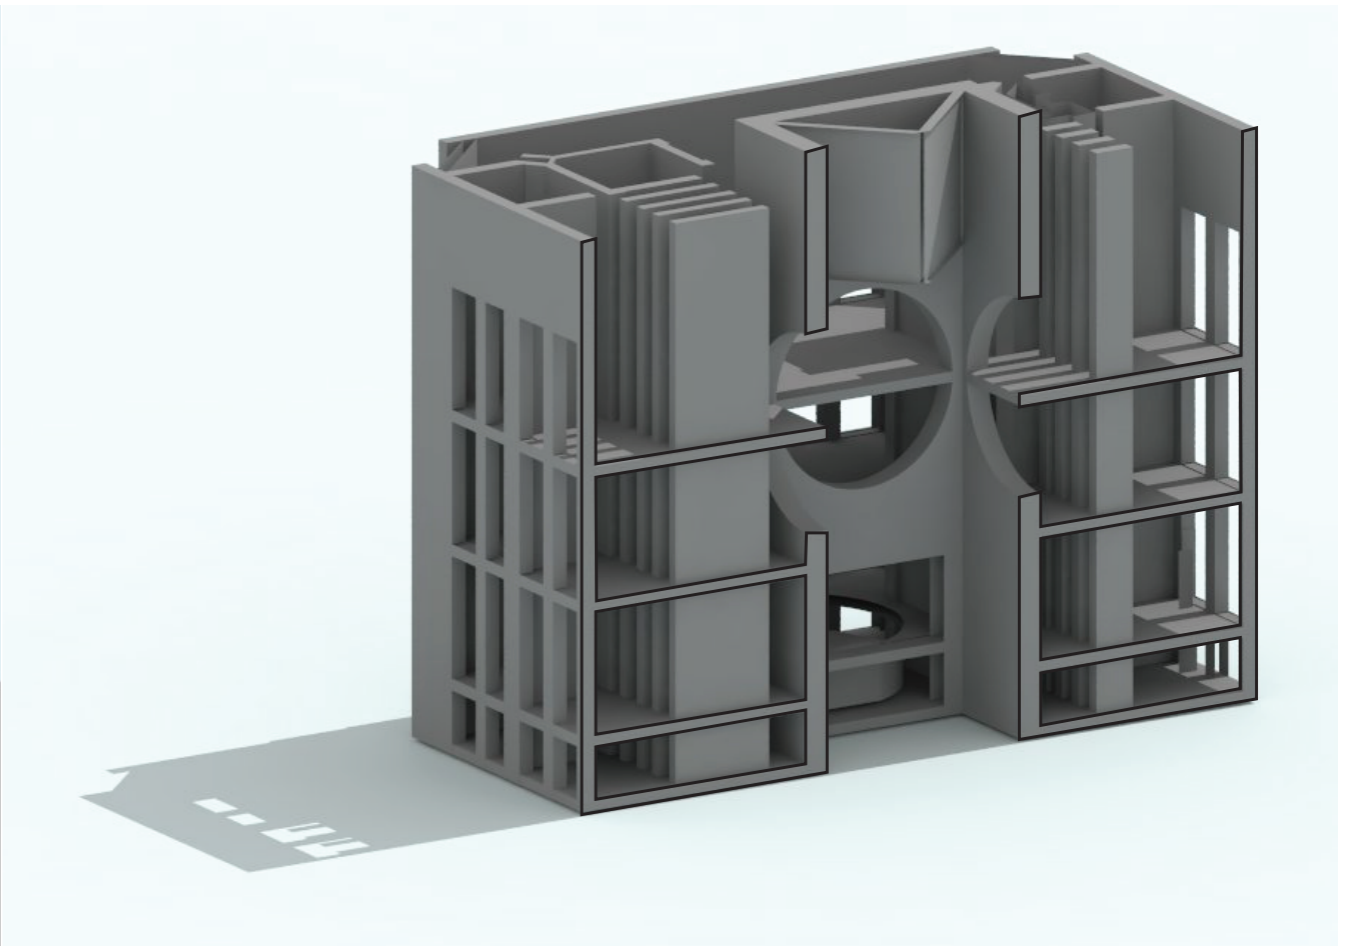

Main Building

Basement

Stairs

Reading room
(3-storey high)

YALE CENTER FOR BRITISH ART

Salk Institute East Sectional Perspective

Salk Institute Analytical Drawing

THE SALK INSTITUTE
LOUIS I. KAHN

UTILITIES
WORK
WORK/RECREATION
CIRCULATION
RECREATION

sectional perspective

xploded axon

xploded xperiential

Phillips Exeter Academic Library

Architect: Louis Kahn

Ying Lin