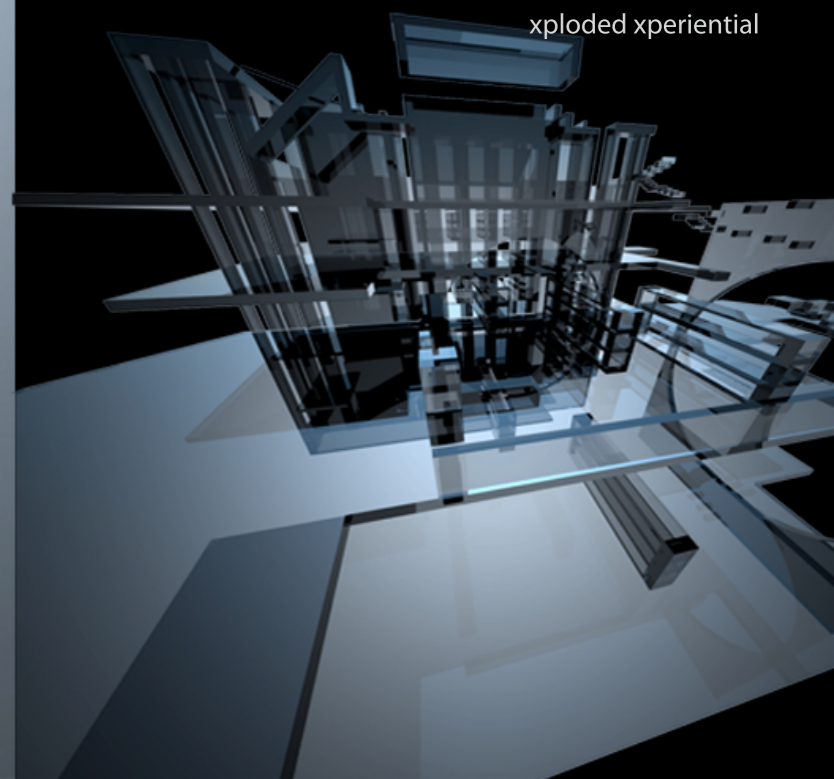

Main Building

Basement

Stairs

Reading room
(3-storey high)

YALE CENTER FOR BRITISH ART

Salk Institute East Sectional Perspective

Salk Institute Analytical Drawing

THE SALK INSTITUTE
LOUIS I. KAHN

UTILITIES
WORK
WORK/RECREATION
CIRCULATION
RECREATION

sectional perspective

xploded axon

xploded xperiential

Phillips Exeter Academic Library

Architect: Louis Kahn

Ying Lin