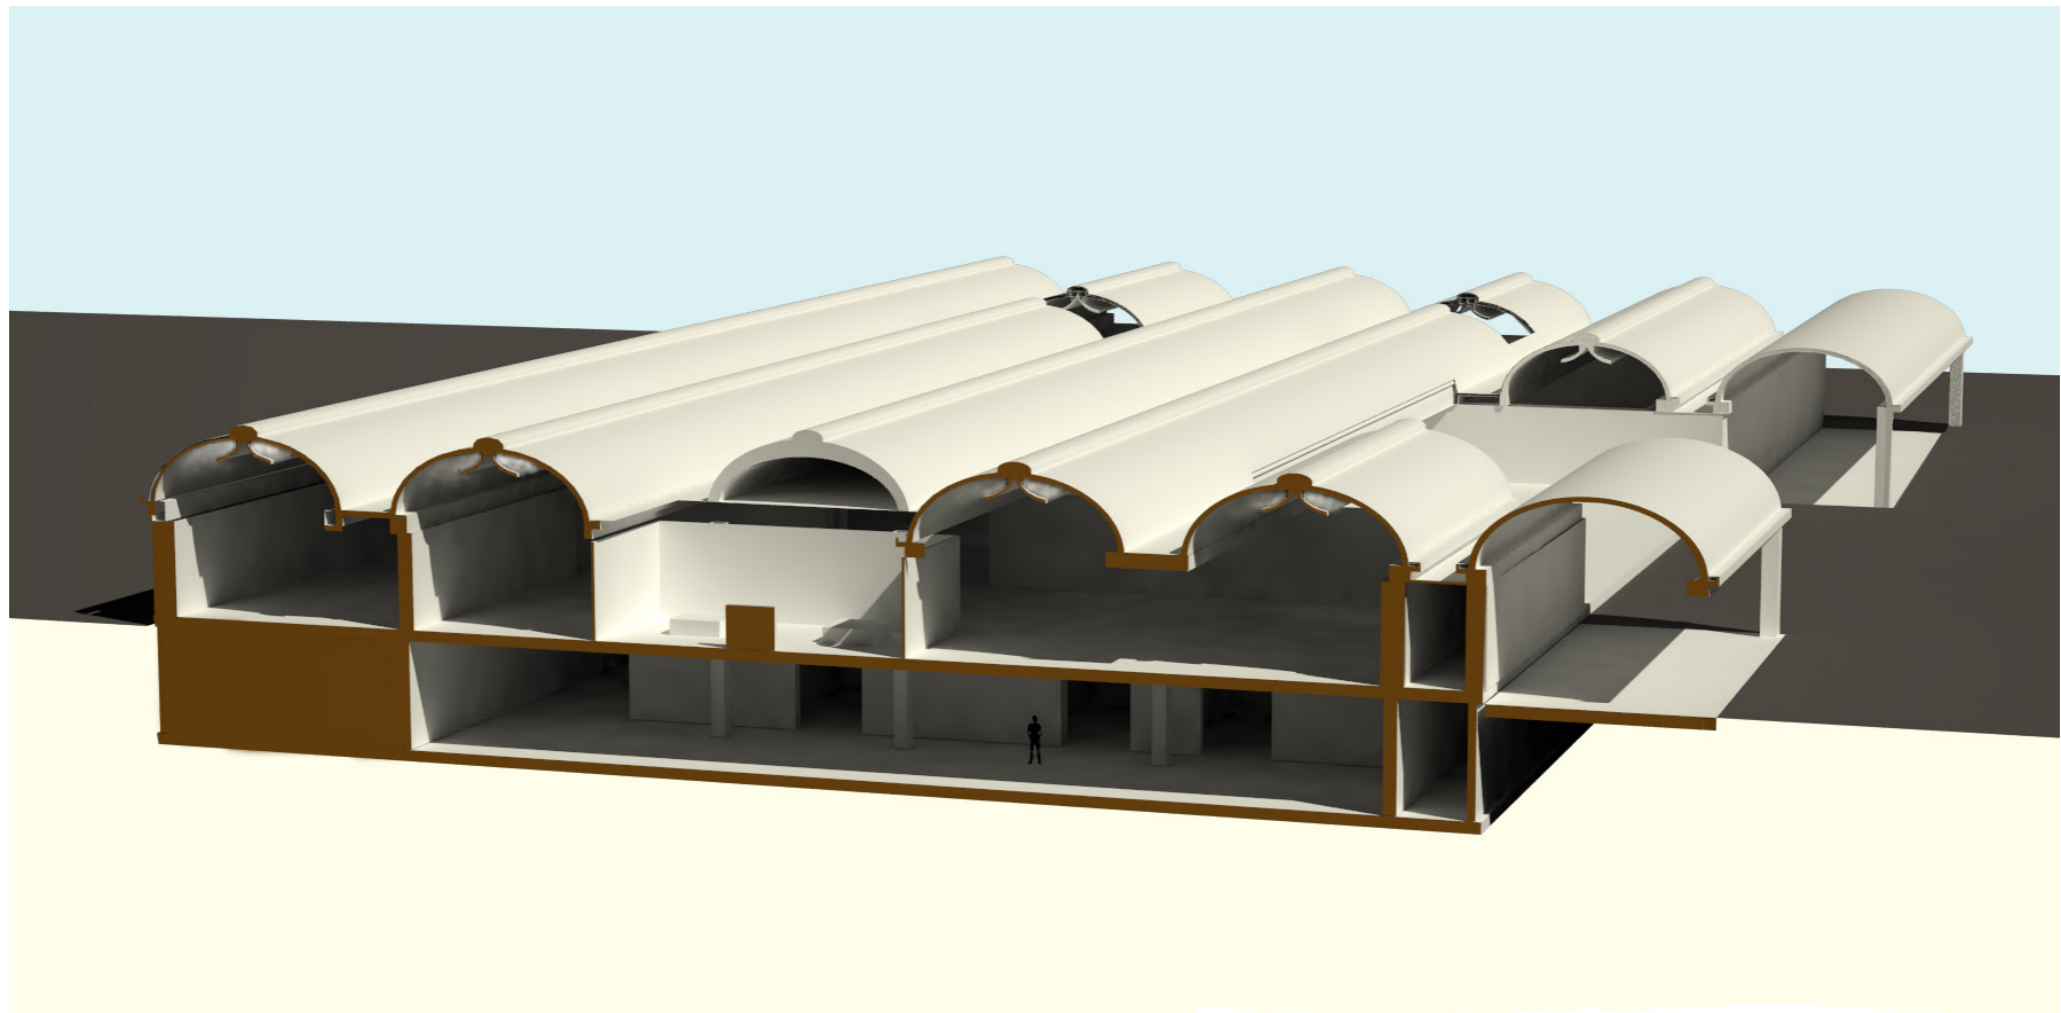

PHILLIP DENNY

KIMBELL ART MUSEUM
LOUIS KAHN FORT WORTH, TEXAS 1972

Kimbell Art Museum, Fort Worth, TX

Section Cut Line

Plan

Elevation

Building Roof

External Wall

Main Building

Basement

Stairs

Reading room
(3-storey high)

YALE CENTER FOR BRITISH ART

Salk Institute East Sectional Perspective

Salk Institute Analytical Drawing

THE SALK INSTITUTE
LOUIS I. KAHN

UTILITIES
WORK
WORK/RECREATION
CIRCULATION
RECREATION

sectional perspective

xploded axon

xploded xperiential

Phillips Exeter Academic Library

Architect: Louis Kahn

Ying Lin