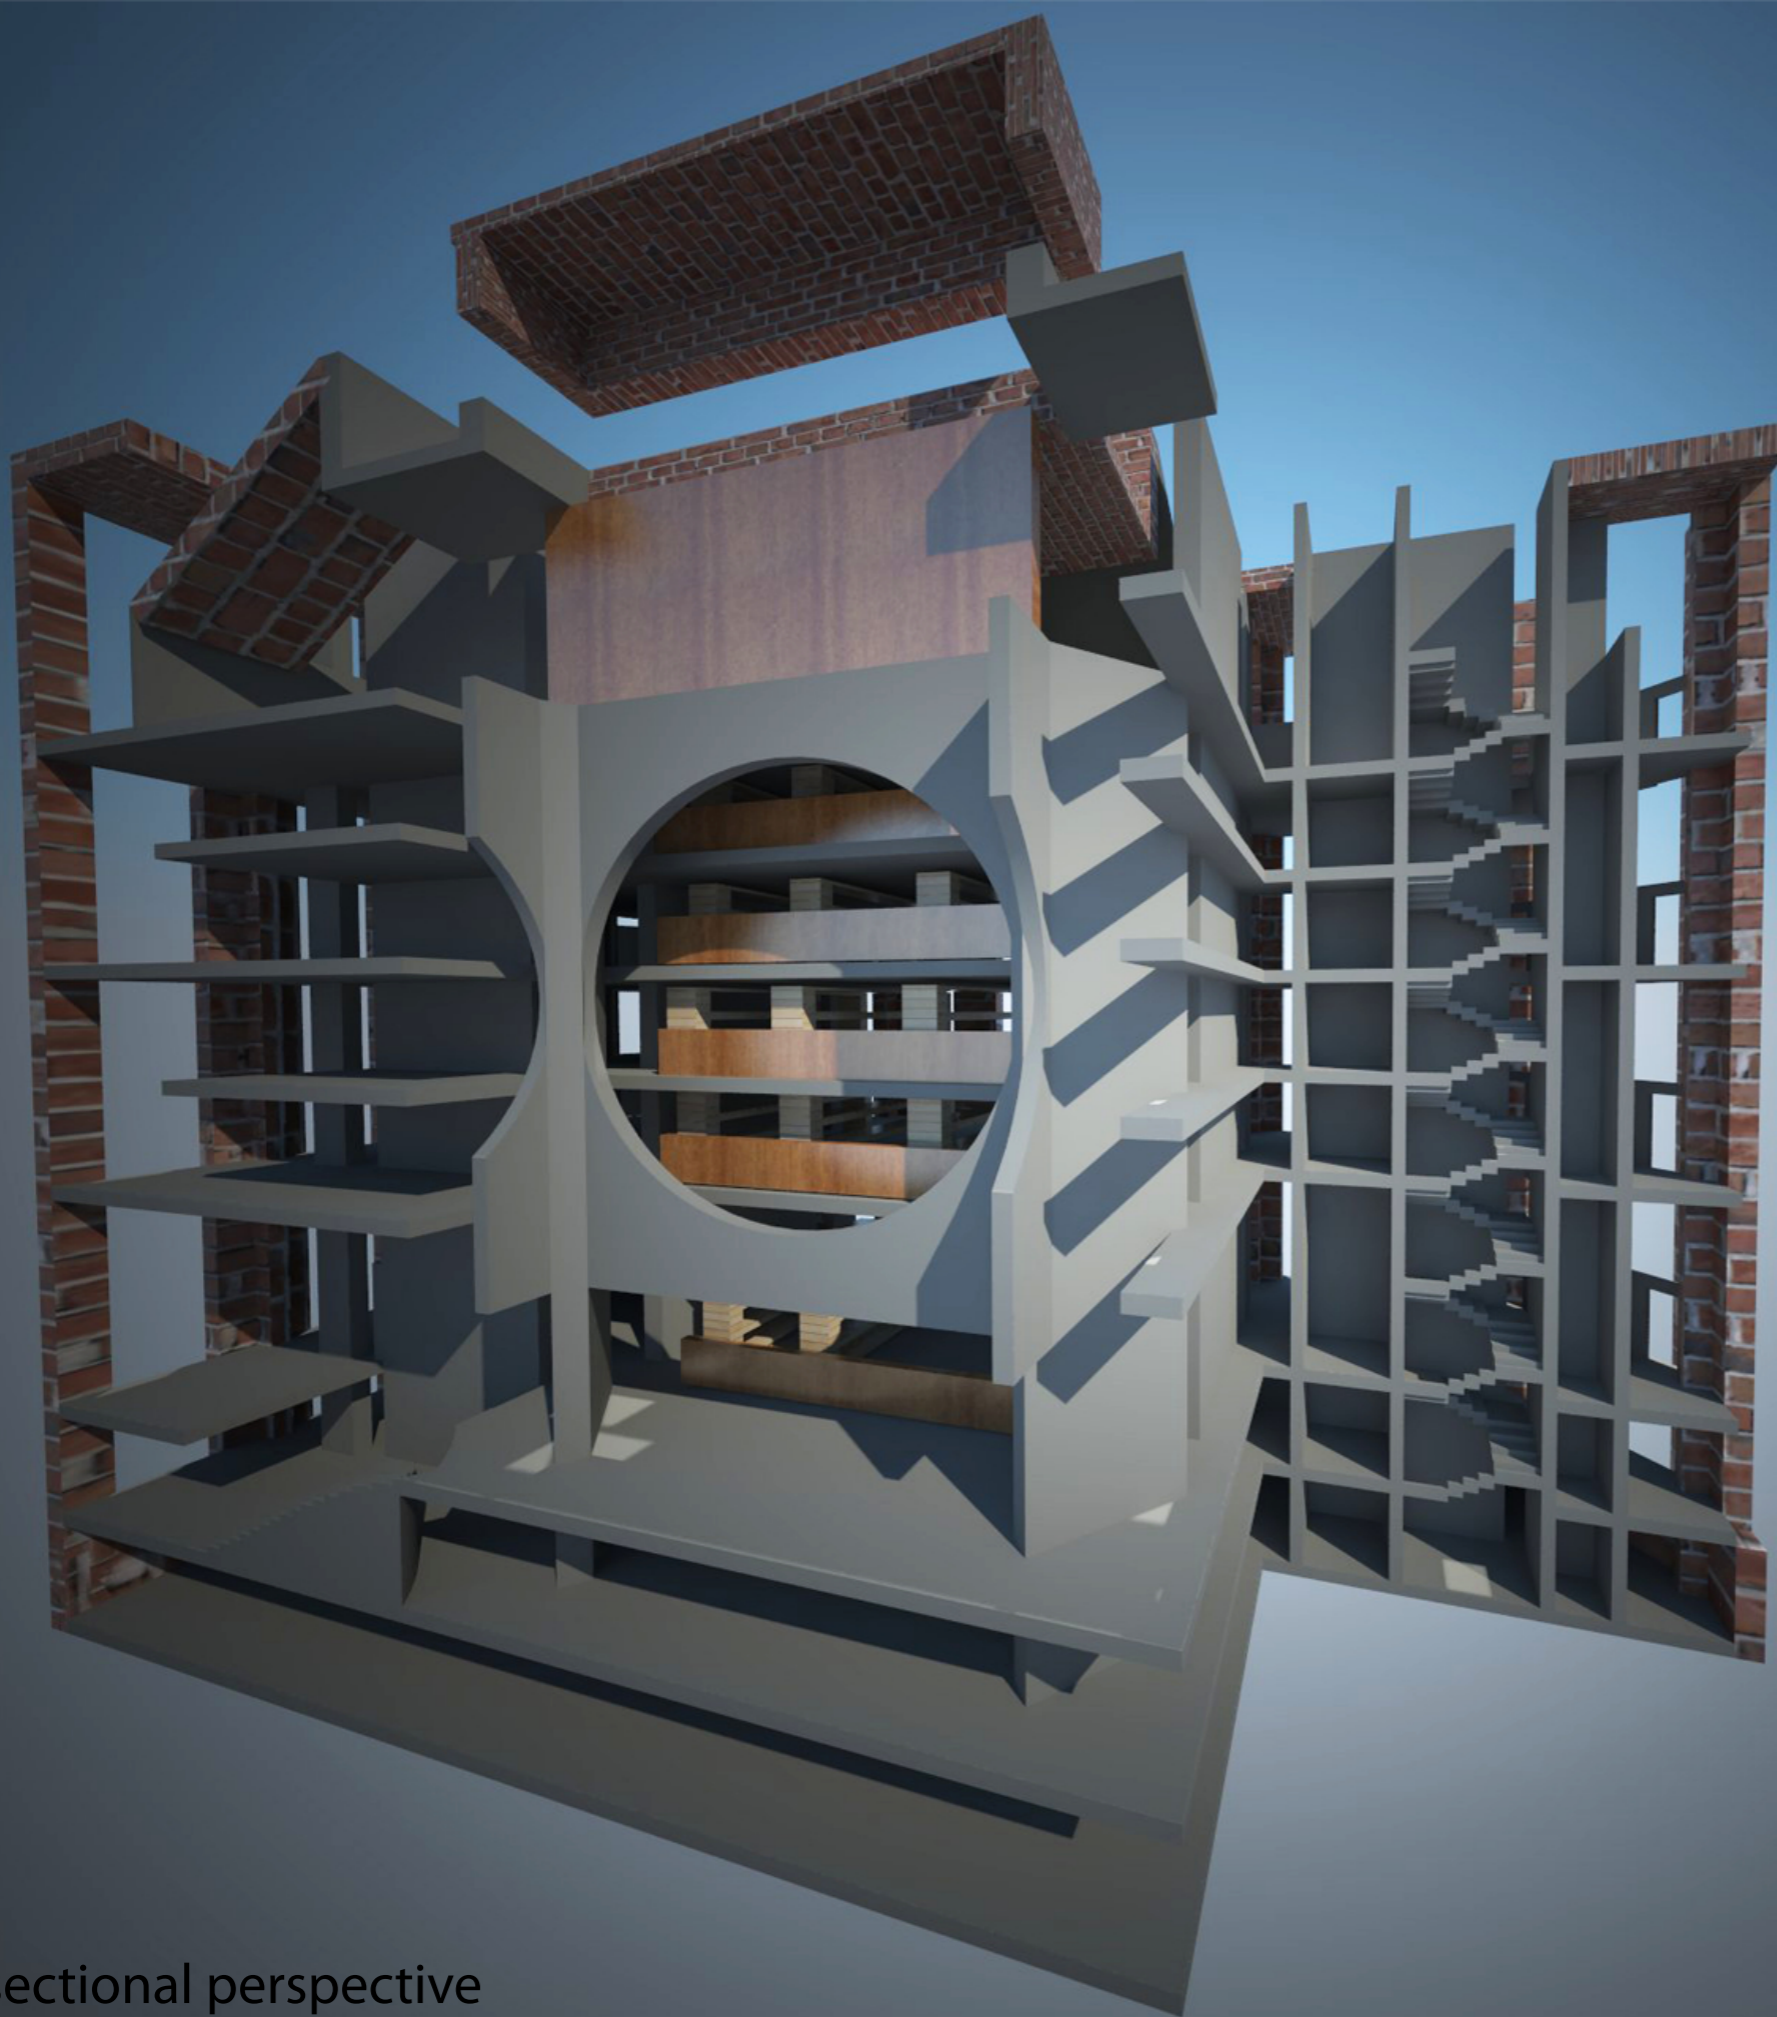

PHILLIP DENNY

KIMBELL ART MUSEUM
LOUIS KAHN FORT WORTH, TEXAS 1972

Kimbell Art Museum, Fort Worth, TX

Section Cut Line

Plan

Elevation

Building Roof

External Wall

Main Building

Basement

Stairs

Reading room
(3-storey high)

YALE CENTER FOR BRITISH ART

Salk Institute East Sectional Perspective

Salk Institute Analytical Drawing

THE SALK INSTITUTE
LOUIS I. KAHN

UTILITIES
WORK
WORK/RECREATION
CIRCULATION
RECREATION

sectional perspective

xploded axon

xploded xperiential

Phillips Exeter Academic Library

Architect: Louis Kahn

Ying Lin