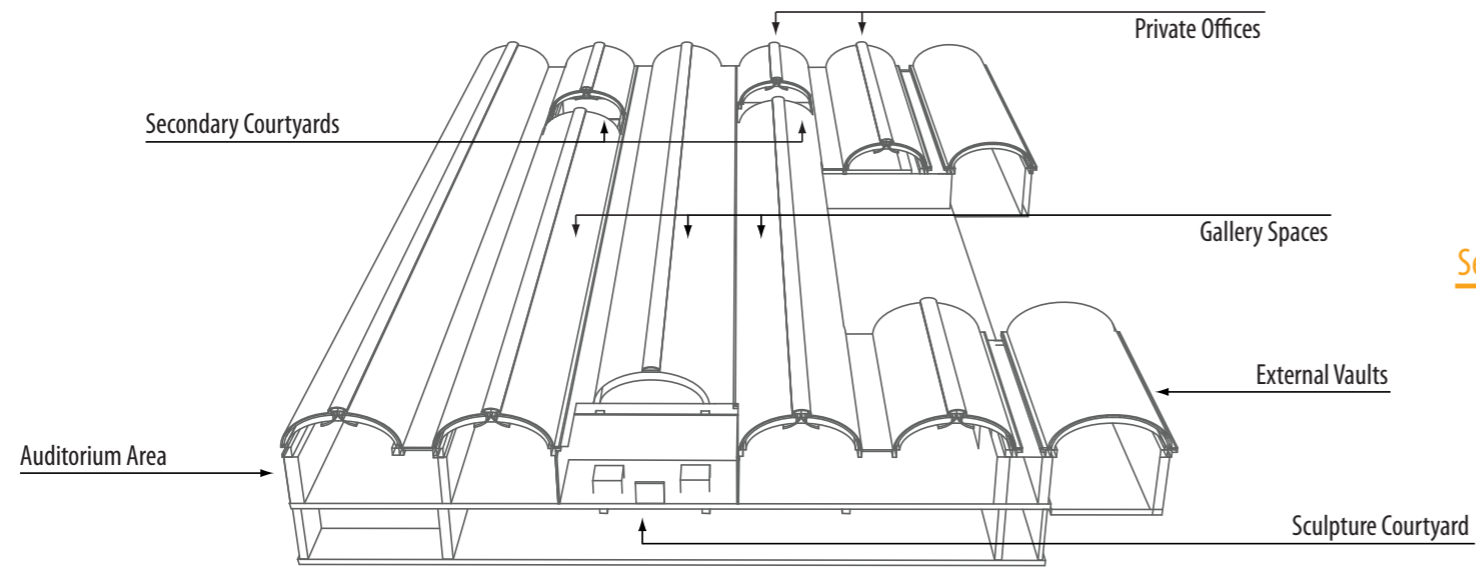

PHILLIP DENNY

KIMBELL ART MUSEUM
LOUIS KAHN FORT WORTH, TEXAS 1972

Kimbell Art Museum, Fort Worth, TX

Section Cut Line

Plan

Elevation

Building Roof

External Wall

Main Building

Basement

Stairs

Reading room
(3-storey high)

YALE CENTER FOR BRITISH ART

Salk Institute East Sectional Perspective

Salk Institute Analytical Drawing

THE SALK INSTITUTE
LOUIS I. KAHN

UTILITIES
WORK
WORK/RECREATION
CIRCULATION
RECREATION

sectional perspective

xploded axon

xploded xperiential

Phillips Exeter Academic Library

Architect: Louis Kahn

Ying Lin