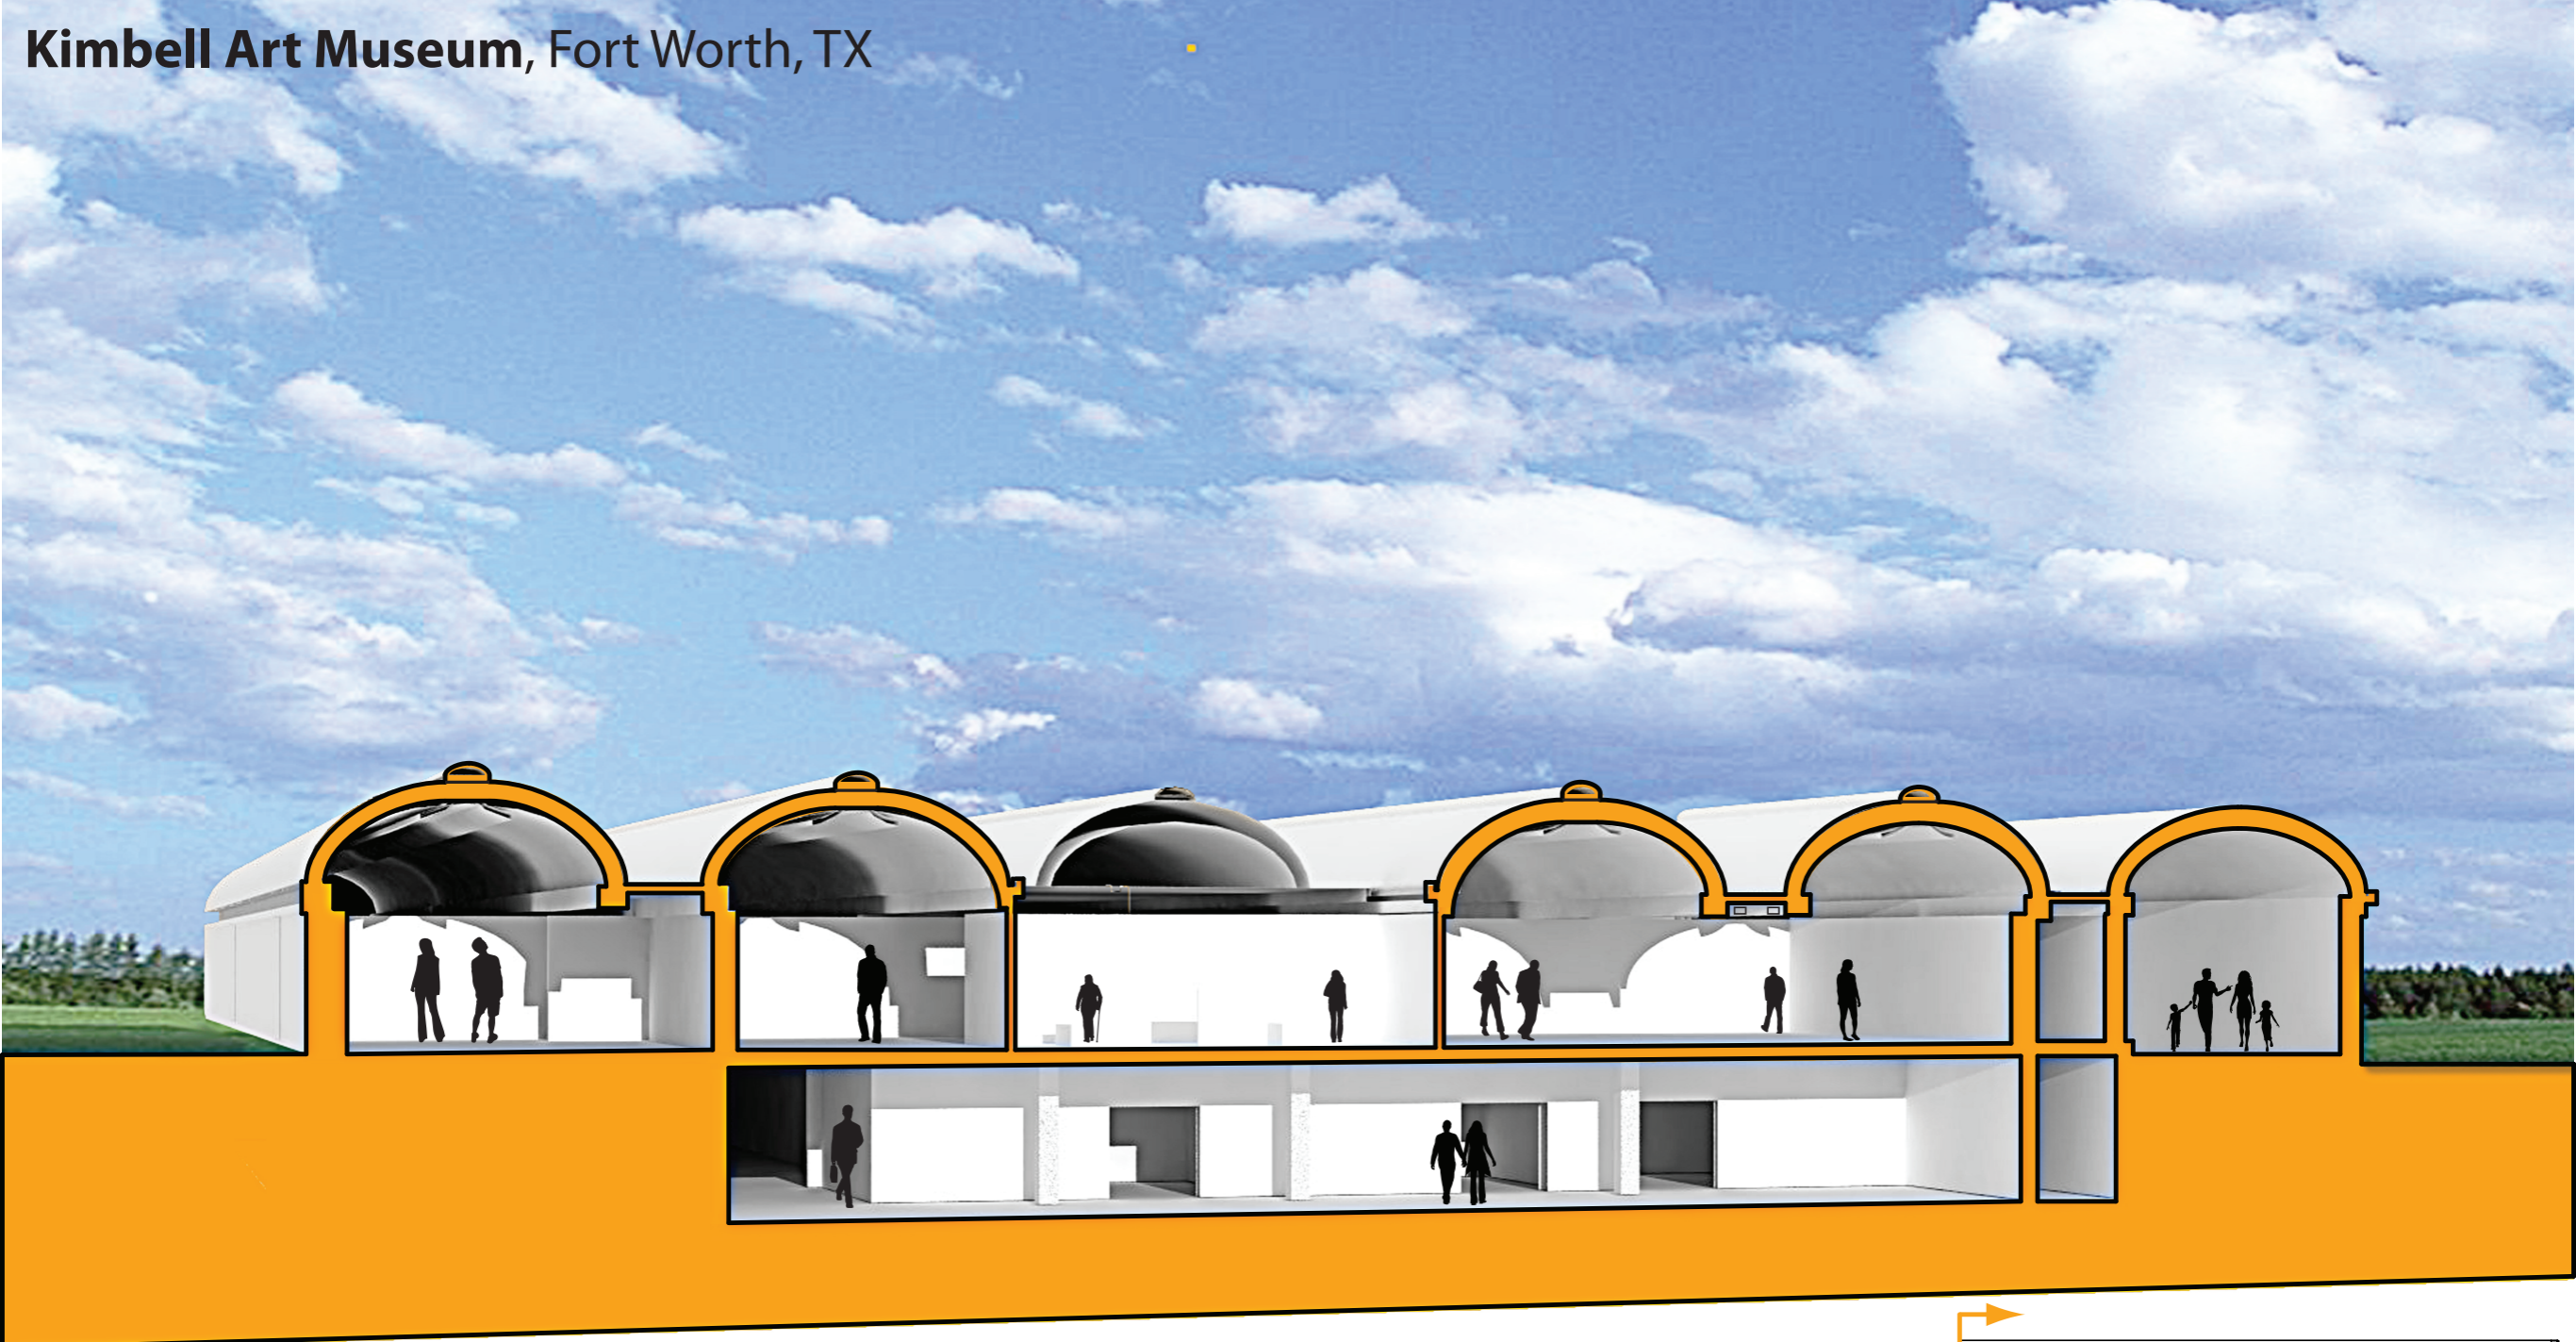

PHILLIP DENNY

KIMBELL ART MUSEUM
LOUIS KAHN FORT WORTH, TEXAS 1972

Kimbell Art Museum, Fort Worth, TX

Section Cut Line

Plan

Elevation

Building Roof

External Wall

Main Building

Basement

Stairs

Reading room
(3-storey high)

YALE CENTER FOR BRITISH ART

Salk Institute East Sectional Perspective

Salk Institute Analytical Drawing

THE SALK INSTITUTE
LOUIS I. KAHN

UTILITIES
WORK
WORK/RECREATION
CIRCULATION
RECREATION

sectional perspective

xploded axon

xploded xperiential

Phillips Exeter Academic Library

Architect: Louis Kahn

Ying Lin