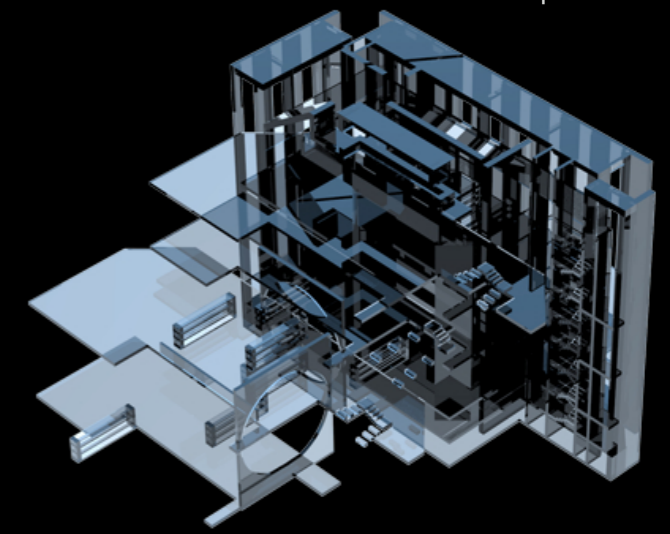

PHILLIP DENNY

KIMBELL ART MUSEUM
LOUIS KAHN FORT WORTH, TEXAS 1972

Kimbell Art Museum, Fort Worth, TX

Section Cut Line

Plan

Elevation

Building Roof

External Wall

Main Building

Basement

Stairs

Reading room
(3-storey high)

YALE CENTER FOR BRITISH ART

Salk Institute East Sectional Perspective

Salk Institute Analytical Drawing

THE SALK INSTITUTE
LOUIS I. KAHN

UTILITIES
WORK
WORK/RECREATION
CIRCULATION
RECREATION

sectional perspective

xploded axon

xploded xperiential

Phillips Exeter Academic Library

Architect: Louis Kahn

Ying Lin