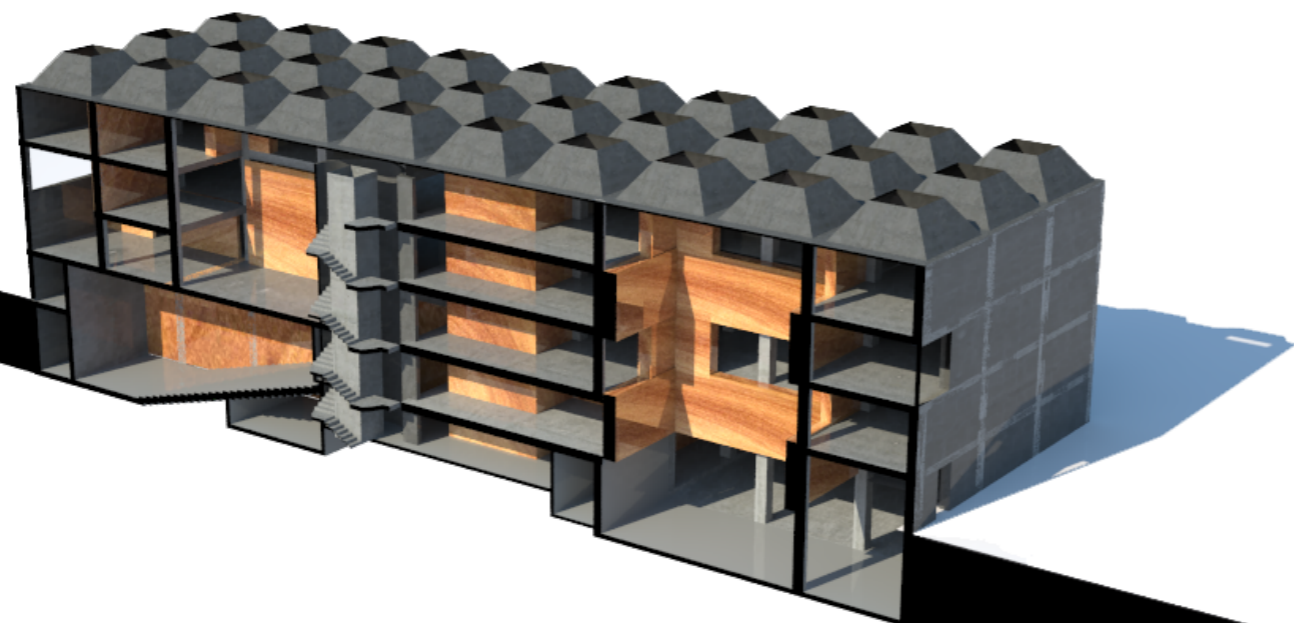

PHILLIP DENNY

KIMBELL ART MUSEUM
LOUIS KAHN FORT WORTH, TEXAS 1972

Kimbell Art Museum, Fort Worth, TX

Section Cut Line

Plan

Elevation

Building Roof

External Wall

Main Building

Basement

Stairs

Reading room
(3-storey high)

YALE CENTER FOR BRITISH ART

Salk Institute East Sectional Perspective

Salk Institute Analytical Drawing

THE SALK INSTITUTE
LOUIS I. KAHN

UTILITIES
WORK
WORK/RECREATION
CIRCULATION
RECREATION

sectional perspective

xploded axon

xploded xperiential

Phillips Exeter Academic Library

Architect: Louis Kahn

Ying Lin