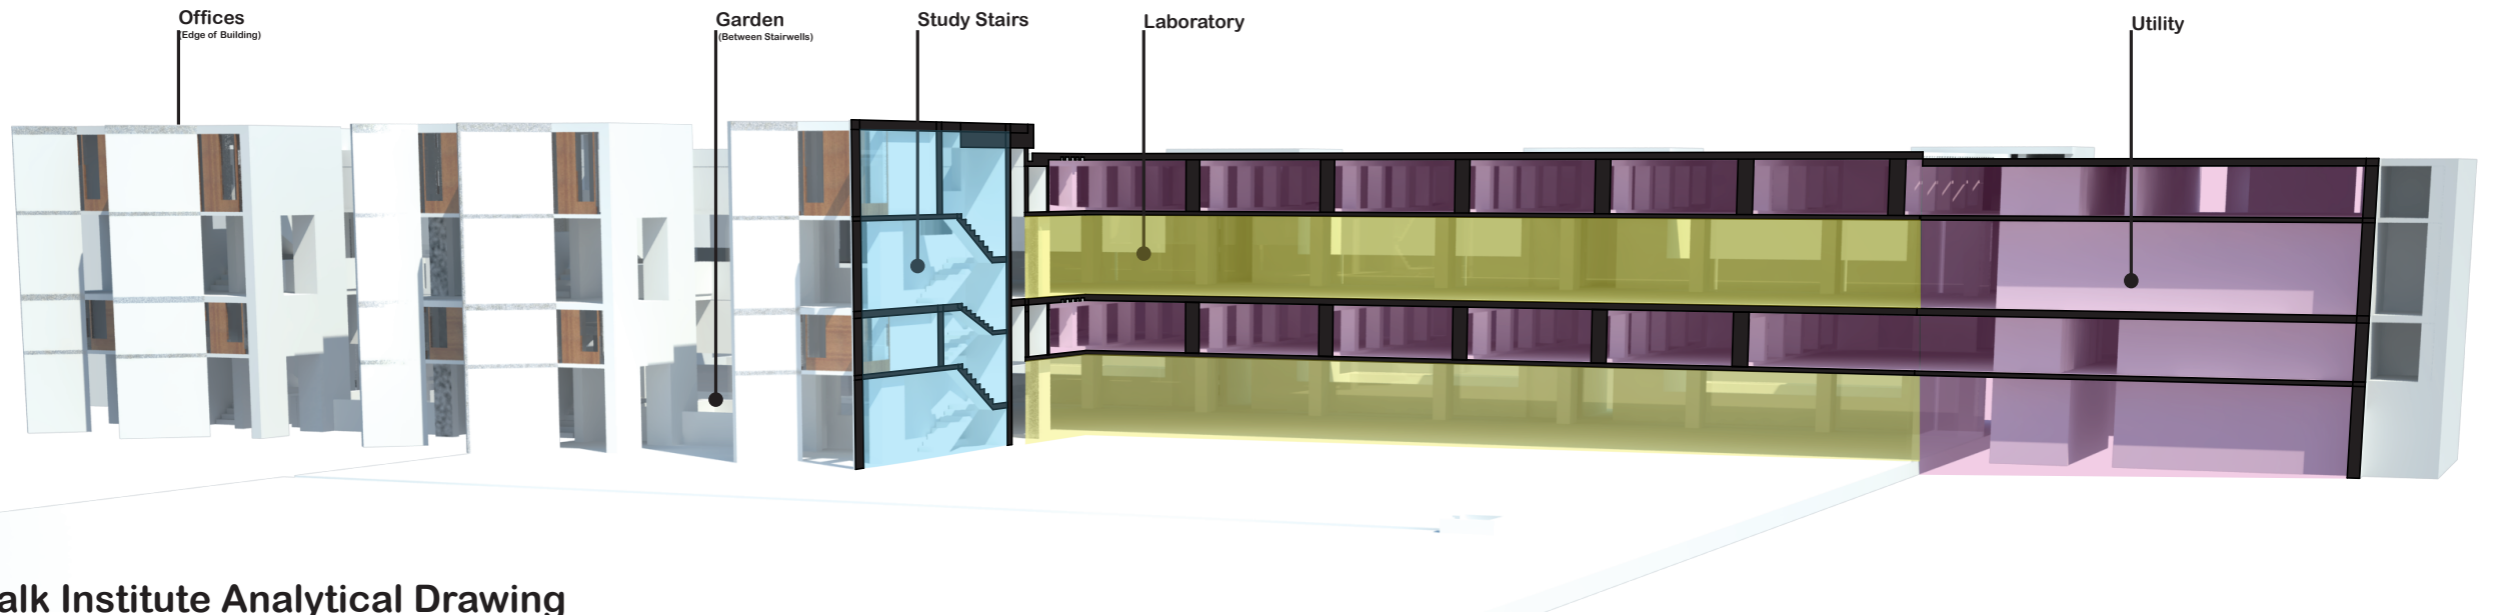

Main Building

Basement

Stairs

Reading room
(3-storey high)

YALE CENTER FOR BRITISH ART

Salk Institute East Sectional Perspective

Salk Institute Analytical Drawing

THE SALK INSTITUTE
LOUIS I. KAHN

UTILITIES
WORK
WORK/RECREATION
CIRCULATION
RECREATION

sectional perspective

xploded axon

xploded xperiential

Phillips Exeter Academic Library

Architect: Louis Kahn

Ying Lin