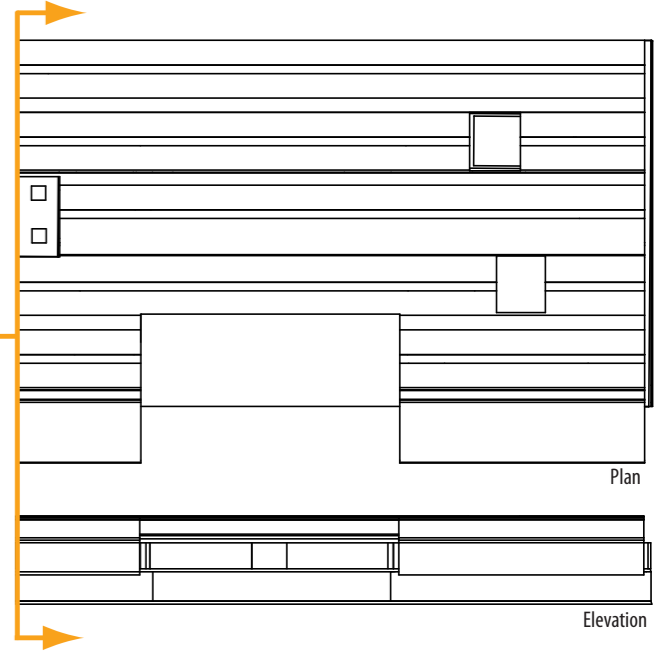

PHILLIP DENNY

KIMBELL ART MUSEUM
LOUIS KAHN FORT WORTH, TEXAS 1972

Kimbell Art Museum, Fort Worth, TX

Section Cut Line

Plan

Elevation

Building Roof

External Wall

Main Building

Basement

Stairs

Reading room
(3-storey high)

YALE CENTER FOR BRITISH ART

Salk Institute East Sectional Perspective

Salk Institute Analytical Drawing

THE SALK INSTITUTE
LOUIS I. KAHN

UTILITIES
WORK
WORK/RECREATION
CIRCULATION
RECREATION

sectional perspective

xploded axon

xploded xperiential

Phillips Exeter Academic Library

Architect: Louis Kahn

Ying Lin