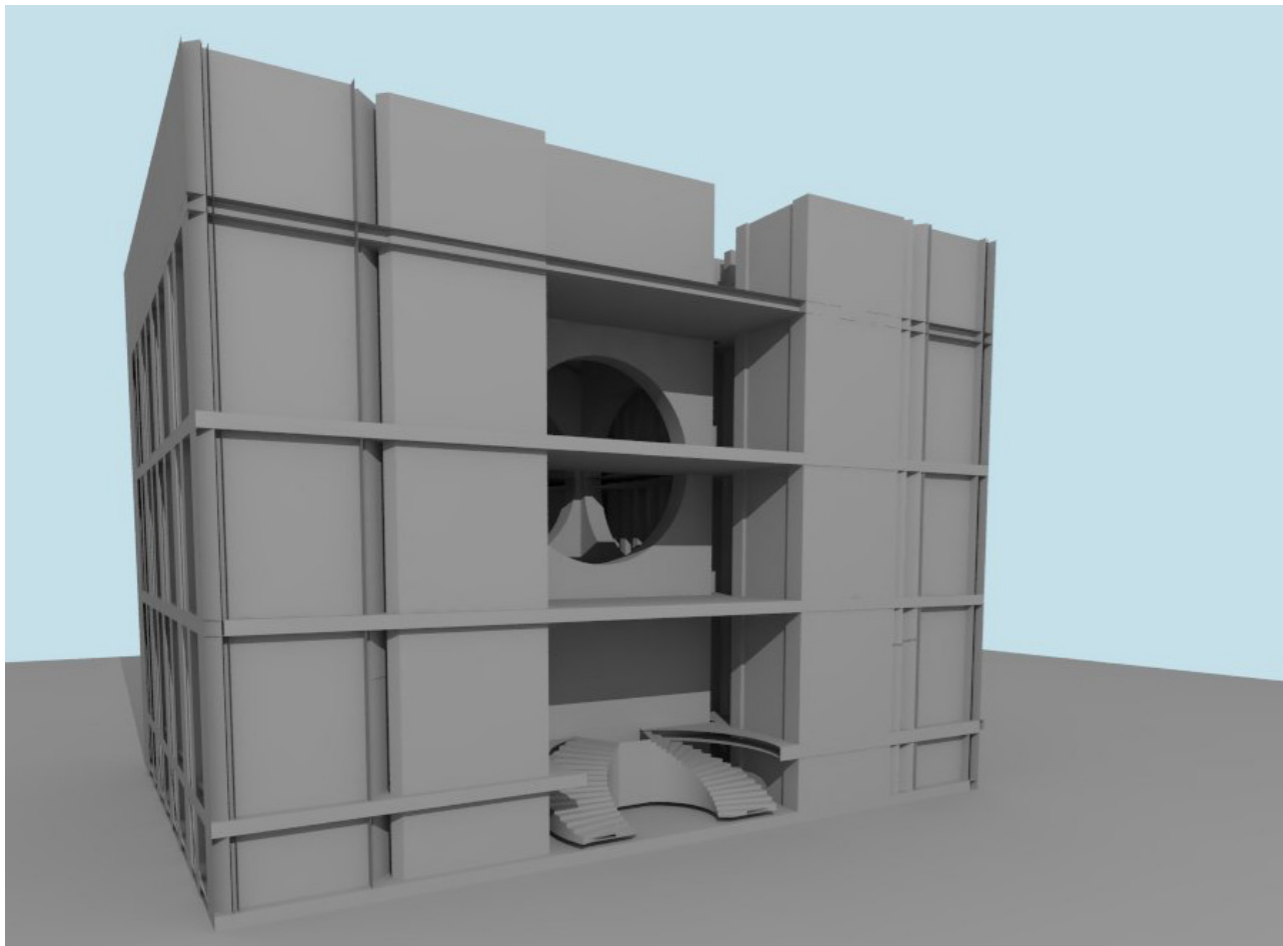

Main Building

Basement

Stairs

Reading room
(3-storey high)

YALE CENTER FOR BRITISH ART

Salk Institute East Sectional Perspective

Salk Institute Analytical Drawing

THE SALK INSTITUTE
LOUIS I. KAHN

UTILITIES
WORK
WORK/RECREATION
CIRCULATION
RECREATION

sectional perspective

xploded axon

xploded xperiential

Phillips Exeter Academic Library

Architect: Louis Kahn

Ying Lin