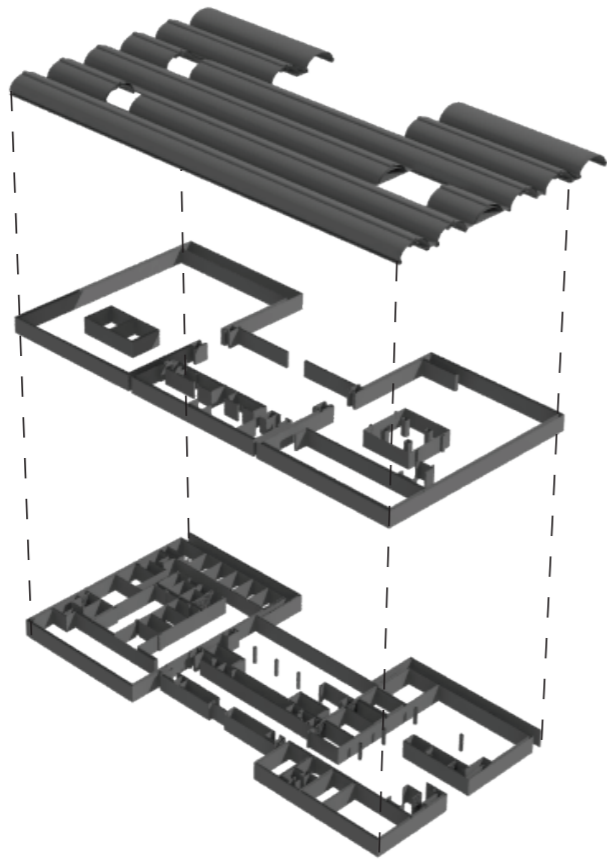

PHILLIP DENNY

KIMBELL ART MUSEUM
LOUIS KAHN FORT WORTH, TEXAS 1972

Kimbell Art Museum, Fort Worth, TX

Section Cut Line

Plan

Elevation

Building Roof

External Wall

Main Building

Basement

Stairs

Reading room
(3-storey high)

YALE CENTER FOR BRITISH ART

Salk Institute East Sectional Perspective

Salk Institute Analytical Drawing

THE SALK INSTITUTE
LOUIS I. KAHN

UTILITIES
WORK
WORK/RECREATION
CIRCULATION
RECREATION

sectional perspective

xploded axon

xploded xperiential

Phillips Exeter Academic Library

Architect: Louis Kahn

Ying Lin