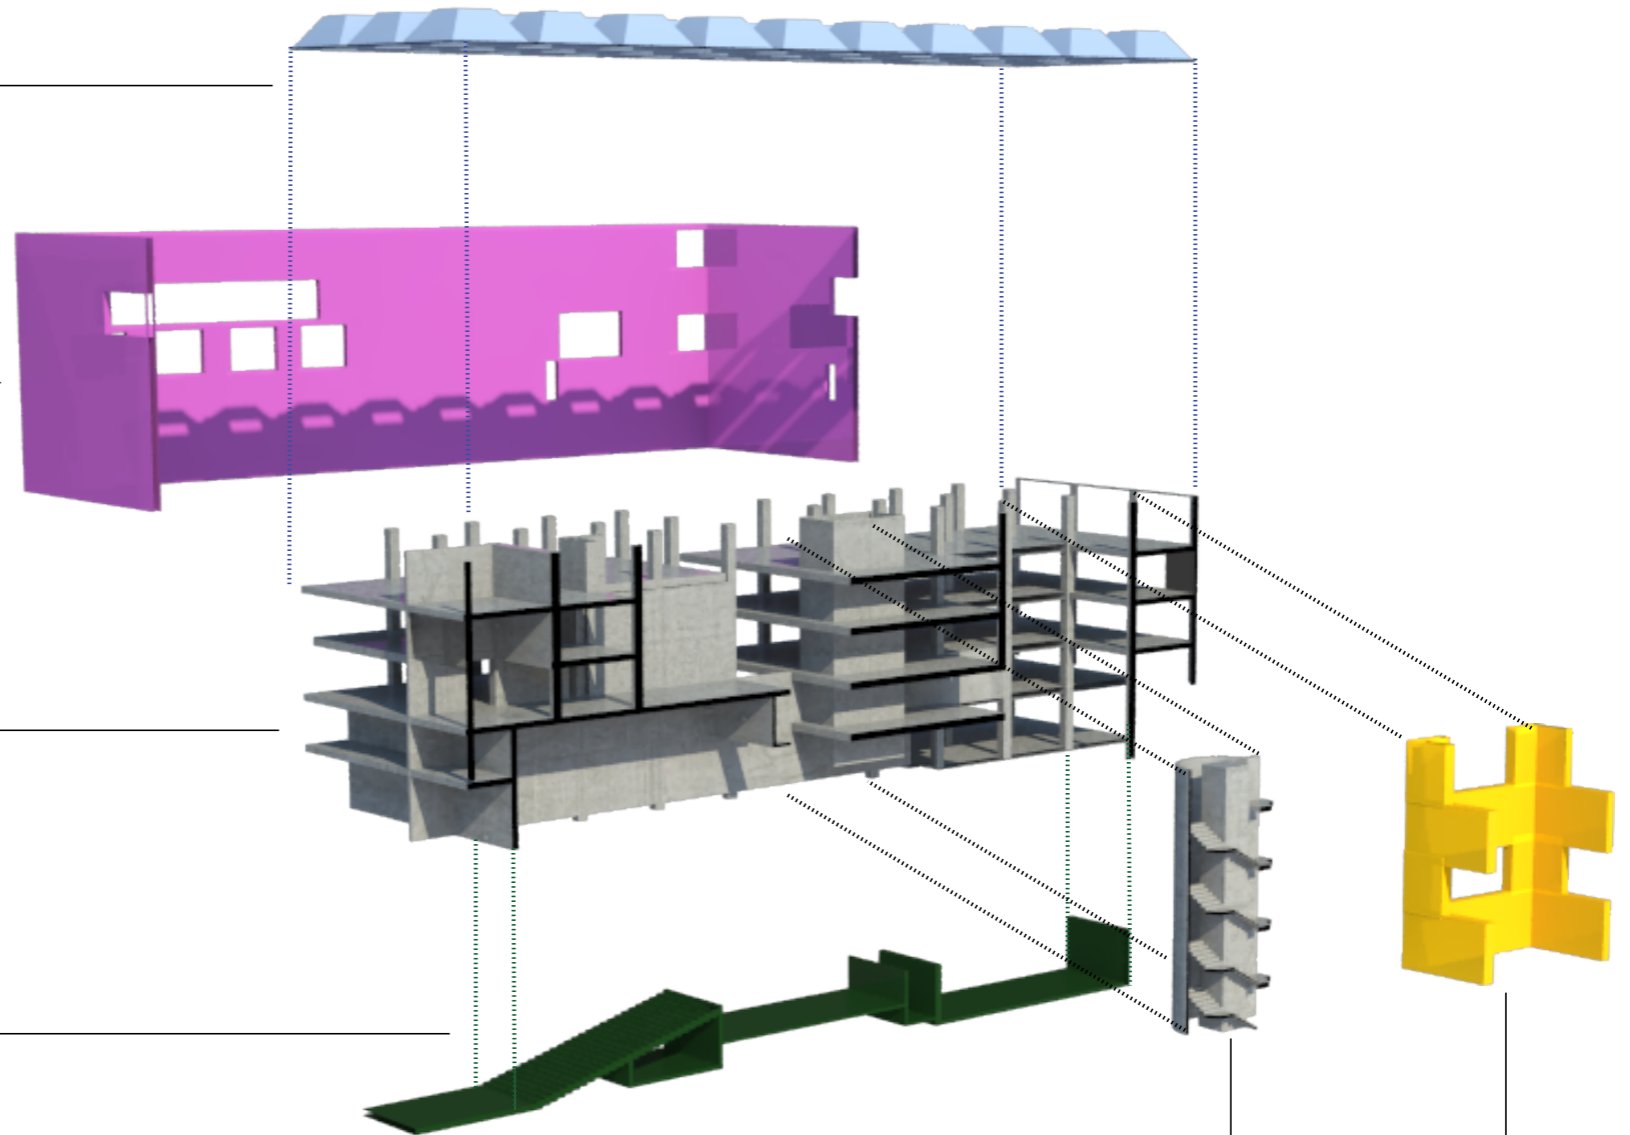

PHILLIP DENNY

KIMBELL ART MUSEUM
LOUIS KAHN FORT WORTH, TEXAS 1972

Kimbell Art Museum, Fort Worth, TX

Section Cut Line

Plan

Elevation

Building Roof

External Wall

Main Building

Basement

Stairs

Reading room
(3-storey high)

YALE CENTER FOR BRITISH ART

Salk Institute East Sectional Perspective

Salk Institute Analytical Drawing

THE SALK INSTITUTE
LOUIS I. KAHN

UTILITIES
WORK
WORK/RECREATION
CIRCULATION
RECREATION

sectional perspective

xploded axon

xploded xperiential

Phillips Exeter Academic Library

Architect: Louis Kahn

Ying Lin