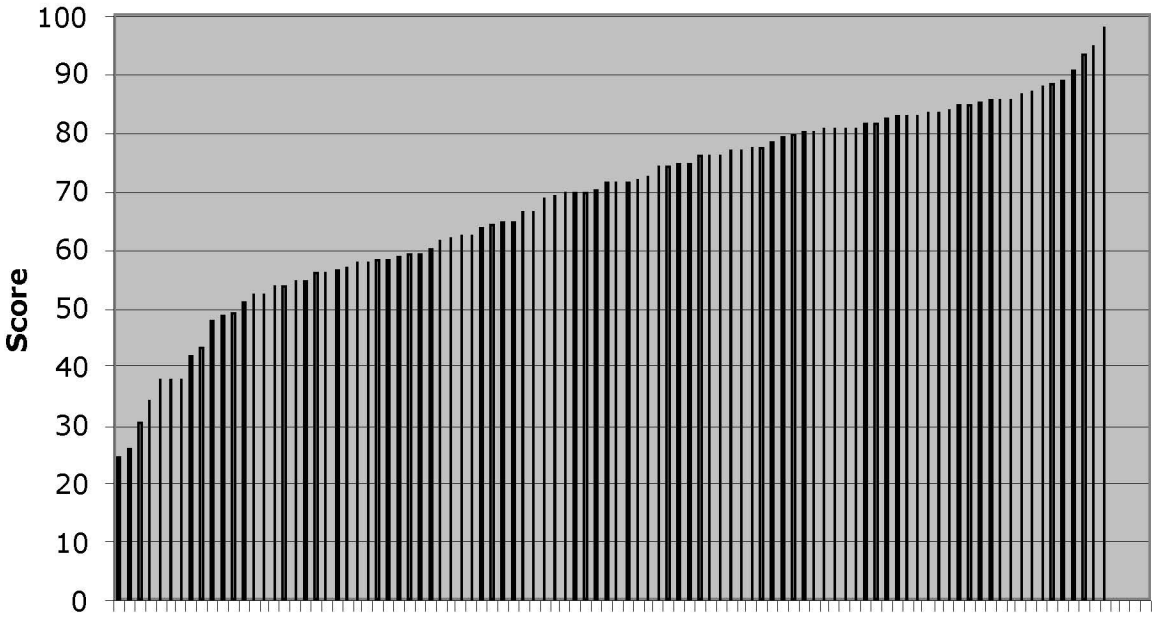

Exam I Scores

Score

Students

Grade

80-100

31

A

60-79

35

B

40-59

23

C

<40

7

<C